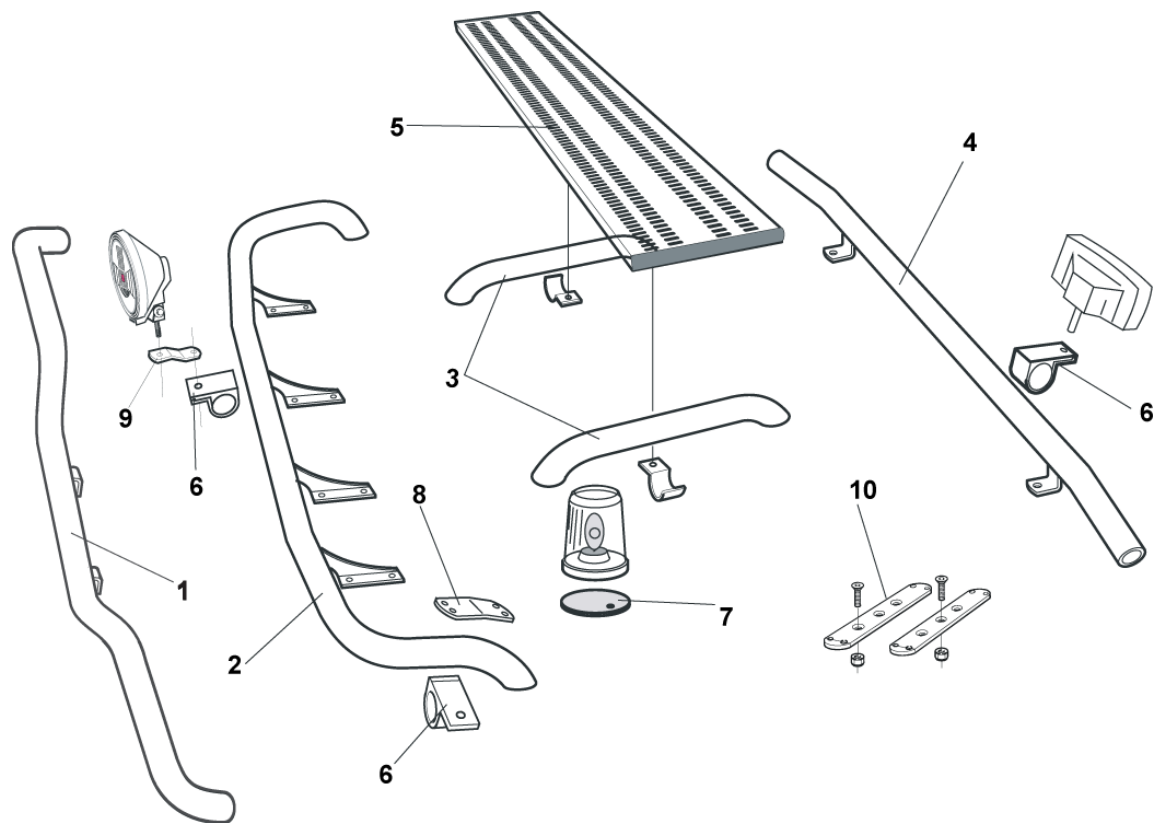

Smooth profile	B74-2S	<b>33 900,-</b>
----------------	--------	-----------------

Mounting kit for bumper cover with vertical measure **590 mm** above the inner corner of the headlight 80715

Mounting kit for bumper cover with vertical measure **670 mm** above the inner corner of the headlight 80716

**Light-Bar with mounting kit**

Airflow	H75-2	<b>5 500,-</b>
Smooth profile	H75-2S	<b>5 500,-</b>

**Sideliner**

**Total length / side 0 – 2500 mm**

Airflow	S-1A	<b>3 600,-</b>
Smooth profile	S-1S	<b>3 600,-</b>

**Total length / side 2501 – 5000 mm**

Airflow	S-2A	<b>4 300,-</b>
Smooth profile	S-2S	<b>4 300,-</b>

**Front Top-Bar, with mounting kit**

1	for <b>TM</b> cab	<i>Smooth profile</i>	G73-3	<b>5 400,-</b>
2	for <b>TN</b> and <b>NN</b> cab	<i>Smooth profile</i>	G73-4	<b>5 600,-</b>
		<i>Airflow</i>	G73-4A	<b>5 600,-</b>
3	<b>Spacing tube, with mounting kit</b>			
	for <b>TN</b> cab	<i>Smooth profile</i>	E73-4	<b>3 900,-</b>
	for <b>NN</b> cab	<i>Smooth profile</i>	E73-5	<b>3 900,-</b>
4	<b>Rear Top-Bar, with mounting kit</b>			
	for <b>TN</b> and <b>NN</b> cab	<i>Smooth profile</i>	G73-7	<b>4 700,-</b>
5	<b>Catwalk, with fittings</b>		15935	<b>2 800,-</b>
6	<b>Clamp (for smooth profile)</b>		15902	<b>270,-</b>
	<b>Airflow clamp</b>		15903	<b>330,-</b>
7	<b>Mounting plate for beacon</b>	Ø 150 mm	15915	<b>220,-</b>
		Ø 165 mm	15917	<b>230,-</b>
		Ø 240 mm	15916	<b>260,-</b>
8	<b>Angled extension for beacon (8°)</b>		15945	<b>120,-</b>
9	<b>Extension</b>		15912	<b>100,-</b>
	<b>Airflow extension</b>		15923	<b>100,-</b>
10	<b>Universal fitting for roof signs / roof light bars</b>		20409	<b>460,-</b>