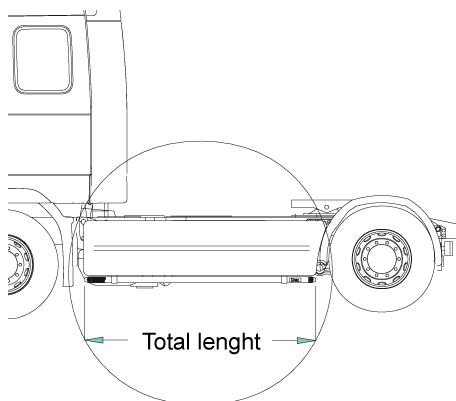

Smooth profile	B74-2S	<b>33 900,-</b>
----------------	--------	-----------------

Mounting kit for bumper cover with vertical measure **590 mm** above the inner corner of the headlight 80715

Mounting kit for bumper cover with vertical measure **670 mm** above the inner corner of the headlight 80716

**Light-Bar with mounting kit**

Airflow	H75-2	<b>5 500,-</b>
Smooth profile	H75-2S	<b>5 500,-</b>

**Sideliner**

**Total length / side 0 – 2500 mm**

Airflow	S-1A	<b>3 600,-</b>
Smooth profile	S-1S	<b>3 600,-</b>

**Total length / side 2501 – 5000 mm**

Airflow	S-2A	<b>4 300,-</b>
Smooth profile	S-2S	<b>4 300,-</b>

**Front Top-Bar, with mounting kit**

1	for <b>TM</b> cab	<i>Smooth profile</i>	G73-3	<b>5 400,-</b>
2	for <b>TN</b> and <b>NN</b> cab	<i>Smooth profile</i>	G73-4	<b>5 600,-</b>
		<i>Airflow</i>	G73-4A	<b>5 600,-</b>
3	<b>Spacing tube, with mounting kit</b>			
	for <b>TN</b> cab	<i>Smooth profile</i>	E73-4	<b>3 900,-</b>
	for <b>NN</b> cab	<i>Smooth profile</i>	E73-5	<b>3 900,-</b>
4	<b>Rear Top-Bar, with mounting kit</b>			
	for <b>TN</b> and <b>NN</b> cab	<i>Smooth profile</i>	G73-7	<b>4 700,-</b>
5	<b>Catwalk, with fittings</b>		15935	<b>2 800,-</b>
6	<b>Clamp (for smooth profile)</b>		15902	<b>270,-</b>
	<b>Airflow clamp</b>		15903	<b>330,-</b>
7	<b>Mounting plate for beacon</b>	Ø 150 mm	15915	<b>220,-</b>
		Ø 165 mm	15917	<b>230,-</b>
		Ø 240 mm	15916	<b>260,-</b>
8	<b>Angled extension for beacon (8°)</b>		15945	<b>120,-</b>
9	<b>Extension</b>		15912	<b>100,-</b>
	<b>Airflow extension</b>		15923	<b>100,-</b>
10	<b>Universal fitting for roof signs / roof light bars</b>		20409	<b>460,-</b>