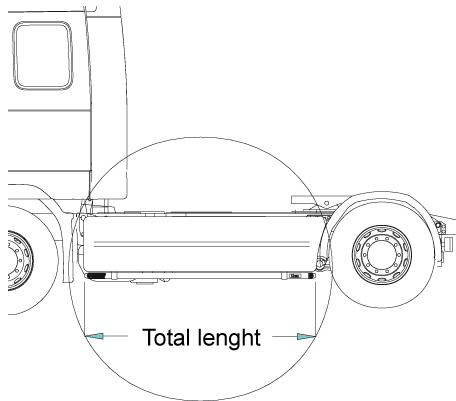

<i>Smooth profile</i>	B74-1S	33 900,-
<i>Mounting kit</i>	80717	

Light-Bar with mounting kit

<i>Airflow</i>	H73-3A	5 900,-
<i>Smooth profile</i>	H73-3S	5 900,-

Lights and clamps are not included!

Front Top-Bar, with mounting kit

1	for GX cab	<i>Airflow</i>	G75-1	5 400,-
		<i>Smooth profile</i>	G75-1S	5 400,-
	for GM cab	<i>Airflow</i>	G73-1A	5 400,-
		<i>Smooth profile</i>	G73-1	5 400,-
2	for GN cab	<i>Smooth profile</i>	G73-2	5 600,-
3	Spacing tube, with mounting kit for GN cab	<i>Smooth profile</i>	E73-2	3 500,-
4	Rear Top-Bar, with mounting kit for GN cab	<i>Smooth profile</i>	G73-6	4 700,-
5	Catwalk with fittings		15935	2 800,-
6	Clamp (for smooth profile)		15902	270,-
	Airflow clamp		15903	330,-
7	Mounting plate for beacon	Ø 150 mm	15915	220,-
		Ø 165 mm	15917	230,-
		Ø 240 mm	15916	260,-
8	Angled extension for beacon (8°)		15945	120,-
9	Extension		15912	100,-
	Airflow extension		15923	100,-
10	Universal fitting for roof signs / roof light bars		20409	460,-

Sideliner

Total length / side 0 – 2500 mm

<i>Airflow</i>	S-1A	3 600,-
<i>Smooth profile</i>	S-1S	3 600,-

Total length / side 2501 – 5000 mm

<i>Airflow</i>	S-2A	4 300,-
<i>Smooth profile</i>	S-2S	4 300,-

FINISH