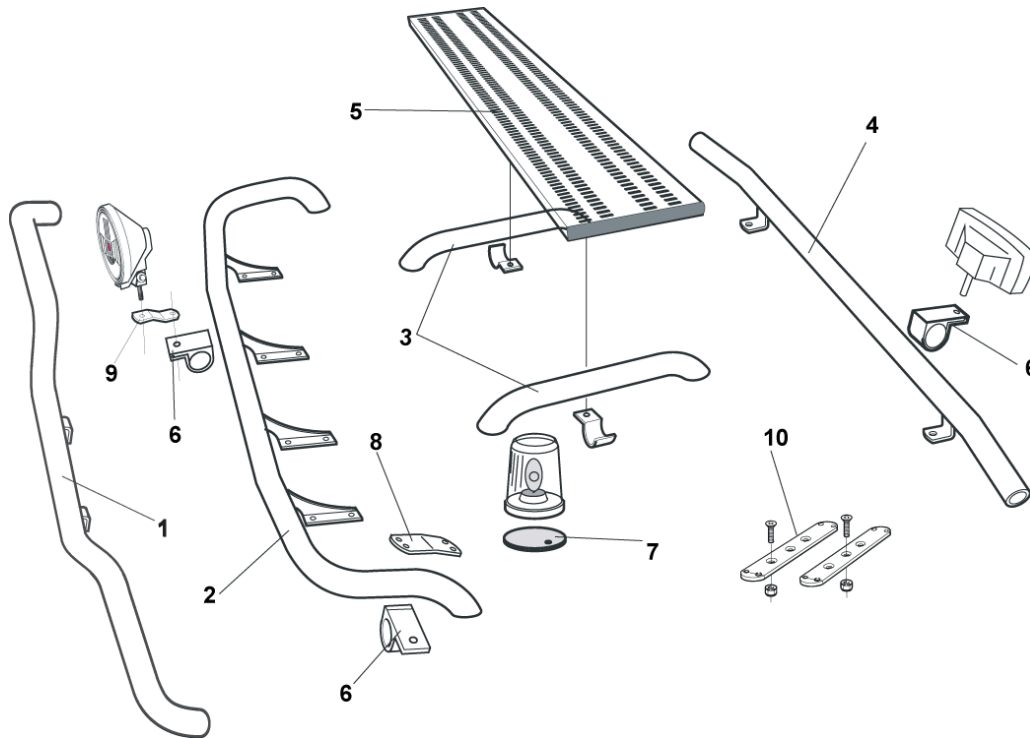

Front protection complete with fittings: Brackets, bolts and tool key

Type HIGHWAY for plastic bumper

<i>Airflow</i>	A75-1	39 900,-
<i>Smooth profile</i>	A75-1S	39 900,-
<i>Mounting kit</i>	80758	

Type OFFROAD for 'Kipper'

<i>Smooth profile</i>	B74-1S	33 900,-
<i>Mounting kit</i>	80717	

Light-Bar with mounting kit

<i>Airflow</i>	H73-3A	5 900,-
<i>Smooth profile</i>	H73-3S	5 900,-

Lights and clamps are not included!

Front Top-Bar, with mounting kit

1	for GX cab	<i>Airflow</i>	G75-1	5 400,-
		<i>Smooth profile</i>	G75-1S	5 400,-
	for GM cab	<i>Airflow</i>	G73-1A	5 400,-
		<i>Smooth profile</i>	G73-1	5 400,-
2	for GN cab	<i>Smooth profile</i>	G73-2	5 600,-
3	Spacing tube, with mounting kit for GN cab	<i>Smooth profile</i>	E73-2	3 500,-
4	Rear Top-Bar, with mounting kit for GN cab	<i>Smooth profile</i>	G73-6	4 700,-
5	Catwalk with fittings		15935	2 800,-
6	Clamp (for smooth profile)		15902	270,-
	Airflow clamp		15903	330,-
7	Mounting plate for beacon	Ø 150 mm	15915	220,-
		Ø 165 mm	15917	230,-
		Ø 240 mm	15916	260,-
8	Angled extension for beacon (8°)		15945	120,-
9	Extension		15912	100,-
	Airflow extension		15923	100,-
10	Universal fitting for roof signs / roof light bars		20409	460,-

Sideliner

Total length / side 0 – 2500 mm

<i>Airflow</i>	S-1A	3 600,-
<i>Smooth profile</i>	S-1S	3 600,-

Total length / side 2501 – 5000 mm

<i>Airflow</i>	S-2A	4 300,-
<i>Smooth profile</i>	S-2S	4 300,-

FINISH