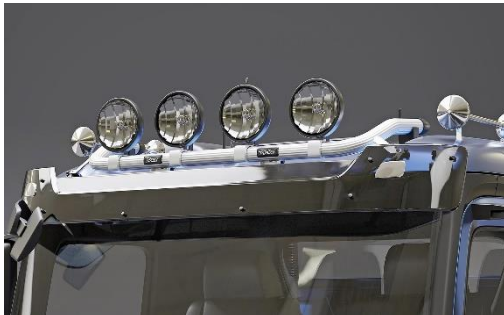

**Front protection complete with fittings:** Brackets, bolts and tool key

*Not for trucks with 320 mm high engine tunnel!*

No  
Image!

Type **OFFROAD**

<i>Airflow</i>	B47-2	<b>33 900,-</b>
<i>Smooth profile</i>	B47-2S	<b>33 900,-</b>
<i>Mounting kit</i>	80425	

**Light-Bar with mounting kit**

No  
Image!

<i>Airflow</i>	H47-2	<b>5 500,-</b>
<i>Smooth profile</i>	H47-2S	<b>5 500,-</b>

**Front Top-Bar, with mounting kit**

For **Classicspace**

<i>Airflow</i>	G47-4	<b>5 500,-</b>
<i>Smooth profile</i>	G47-4S	<b>5 500,-</b>

<b>Airflow clamp</b>		15903	<b>330,-</b>
<b>Clamp</b>		15902	<b>270,-</b>
<b>Airflow extension</b>		15923	<b>100,-</b>
<b>Extension</b>		15912	<b>100,-</b>
<b>Angled extension for beacon</b>	(8°)	15945	<b>120,-</b>
<b>Mounting plate for beacon</b>	Ø 150 mm	15915	<b>220,-</b>
	Ø 165 mm	15917	<b>230,-</b>
	Ø 240 mm	15916	<b>260,-</b>
<b>Universal fitting for roof signs / roof light bars</b>		20409	<b>460,-</b>

**AIRFLOW**

These products are supplied in our AIRFLOW profile as standard.  
 The new generation aerodynamic accessories are designed for the highest performance.  
 On request, we can also supply the products in the traditional "smooth" profile.