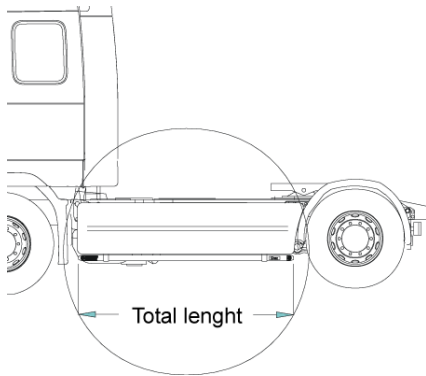

1.	Front Top-Bar, with mounting kit			
a	For S-cab (F07)	Smooth profile	G43-3	5 400,-
b	For L-cab (F04)	Smooth profile	G43-4	6 000,-
c	For LH-cab (F04 DD5)	Smooth profile	G43-1	5 700,-
d	For LH-cab (F04 DD5) low model	Smooth profile	G43-5	<i>Expired</i>
2.	Spacing tube, with mounting kit			
	For S-cab (F07)	Smooth profile	E43-3	4 400,-
	For L-cab (F04)	Smooth profile	E43-4	<i>Expired</i>
	For LH-cab (F04 DD5)	Smooth profile	E43-1	<i>Expired</i>
3.	Catwalk with fittings		15927	2 800,-
4.	Clamp		15902	270,-
5.	Angled extension for beacon	(8°)	15945	120,-
6.	Mounting plate for beacon			
		Ø 150 mm	15915	220,-
		Ø 165 mm	15917	230,-
		Ø 240 mm	15916	260,-
7.	Extension		15912	100,-
8.	Universal fitting for roof signs / roof light bars		20409	460,-

Sideliner

Total length / side 0 – 2500 mm

Smooth profile S-1S **3 600,-**

Total length / side 2501 – 5000 mm

Smooth profile S-2S **4 300,-**

FINISH

As standard the accessories are supplied **anodized** in silver color. Products can also be supplied **sand blasted** for your own lacquering, no additional charge, or **powder coated** in black or white color or **lacquered** in your own personal color, ask us for a quote.