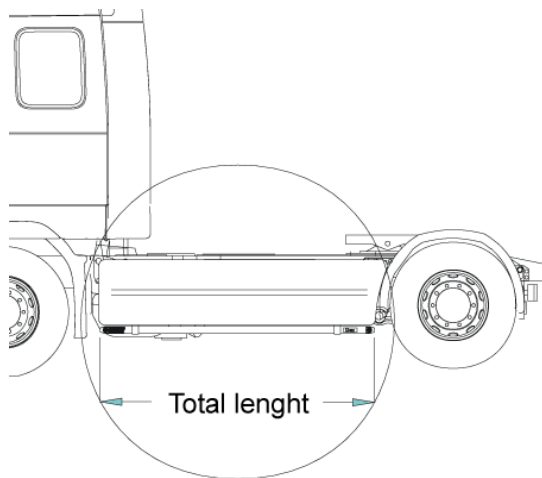

X-Bar with mounting kit

Lyktor och klämfästen ingår ej!

	<i>Airflow</i>	H23-3	4 300,-
	<i>Smooth profile</i>	H23-3S	4 300,-
	<i>Mounting kit for wide chassis with low bumper</i>	20528	220,-
	<i>Mounting kit for wide chassis with high bumper</i>	20529	220,-

Pos. 1	Top-Bar with mounting kit for C14L, C16L and C19L	<i>Airflow</i>	G23-1	5 400,-	
		<i>Smooth profile</i>	G23-1S	5 400,-	
		for C19N	<i>Airflow</i>	G23-2	5 400,-
		<i>Smooth profile</i>	G23-2S	5 400,-	
		for C19H	<i>Airflow</i>	G23-6	5 400,-
		<i>Smooth profile</i>	G23-6S	5 400,-	
Pos. 2	Rear Top-Bar with mounting kit for C14L, C16L and C19L	<i>Airflow</i>	G23-5	4 700,-	
		<i>Smooth profile</i>	G23-5S	4 700,-	
		for C19N and C19H	<i>Airflow</i>	G23-4	4 700,-
		<i>Smooth profile</i>	G23-4S	4 700,-	
Pos. 3	Catwalk , with fittings		15938	3 200,-	
Pos. 4	Airflow clamp		15903	330,-	
	Clamp (for smooth profile)		15902	270,-	
Pos. 5	Airflow extension		15923	100,-	
	Extension		15912	100,-	
Pos. 6	Angled extension for beacon	8° (for G23-1)	15945	120,-	
		17° (for G23-2)	15946	120,-	
		50° (for G23-6)	15947	120,-	
Pos. 7	Mounting plate for beacon	Ø 150 mm	15915	220,-	
		Ø 165 mm	15917	230,-	
		Ø 240 mm	15916	260,-	
Pos. 8	Mounting bracket for accessories to fit original roof rails		17920	800,-	
Pos. 9	Universal fitting for roof signs / roof light bars		20409	460,-	
	Mounting plate for Hella Luminator		15907	190,-	

U-Bar with mounting kit *(not together with a front protection)*

For high/low bumper	<i>Airflow</i>	L23-2	5 000,-
	<i>Smooth profile</i>	L23-2S	5 000,-

Sideliner

Total length / side 0 – 2500 mm

<i>Airflow</i>	S-1A	3 600,-
<i>Smooth profile</i>	S-1S	3 600,-