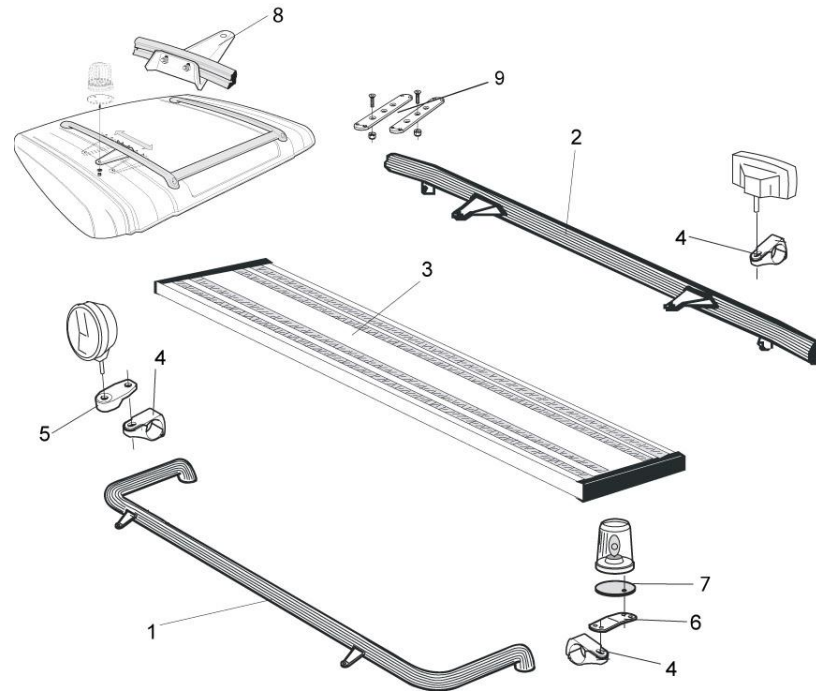

Pos. 1	Top-Bar with mounting kit for C14L, C16L and C19L	<i>Airflow</i>	G23-1	5 400,-	
		<i>Smooth profile</i>	G23-1S	5 400,-	
		for C19N	<i>Airflow</i>	G23-2	5 400,-
		<i>Smooth profile</i>	G23-2S	5 400,-	
		for C19H	<i>Airflow</i>	G23-6	5 400,-
		<i>Smooth profile</i>	G23-6S	5 400,-	
Pos. 2	Rear Top-Bar with mounting kit for C14L, C16L and C19L	<i>Airflow</i>	G23-5	4 700,-	
		<i>Smooth profile</i>	G23-5S	4 700,-	
		for C19N and C19H	<i>Airflow</i>	G23-4	4 700,-
		<i>Smooth profile</i>	G23-4S	4 700,-	
Pos. 3	Catwalk, with fittings		15938	3 200,-	
Pos. 4	Airflow clamp		15903	330,-	
	Clamp (for smooth profile)		15902	270,-	
Pos. 5	Airflow extension		15923	100,-	
	Extension		15912	100,-	
Pos. 6	Angled extension for beacon	8° (for G23-1)	15945	120,-	
		17° (for G23-2)	15946	120,-	
		50° (for G23-6)	15947	120,-	
Pos. 7	Mounting plate for beacon	Ø 150 mm	15915	220,-	
		Ø 165 mm	15917	230,-	
		Ø 240 mm	15916	260,-	
Pos. 8	Mounting bracket for accessories to fit original roof rails		17920	800,-	
Pos. 9	Universal fitting for roof signs / roof light bars		20409	460,-	
	Mounting plate for Hella Luminator		15907	190,-