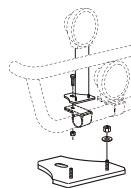

Mounting plate for Hella luminator	15907	190,-