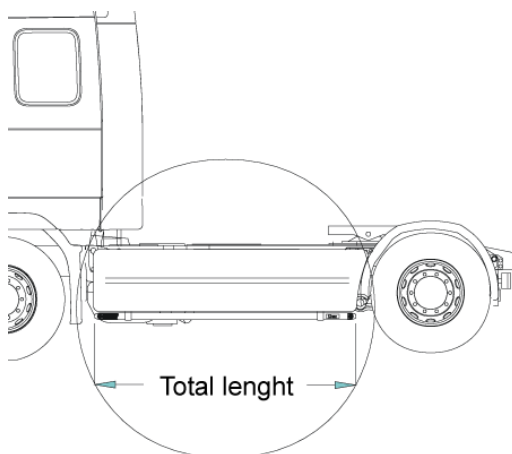

X-Bar with mounting kit

Lights and clamps are not included!

<i>Airflow</i>	H23-3	4 300,-
<i>Smooth profile</i>	H23-3S	4 300,-
<i>Mounting kit for wide with low bumper</i>	20528	220,-
<i>Mounting kit for wide with high bumper</i>	20529	220,-

U-Bar with mounting kit (can't be combined with front protection)

For high / low bumper	<i>Airflow</i>	L23-2	5 000,-
	<i>Smooth profile</i>	L23-2S	5 000,-

Sideline

Total length / side 0 – 2500 mm

<i>Airflow</i>	S-1A	3 600,-
<i>Smooth profile</i>	S-1S	3 600,-