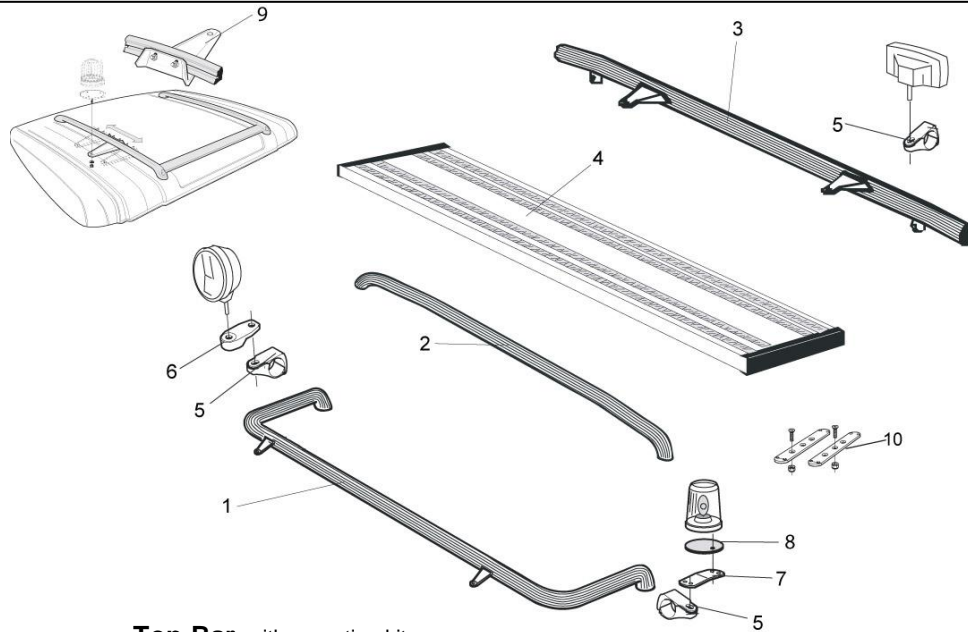

X-Bar with mounting kit

Lights and clamps are not included!

<i>Airflow</i>	H23-3	4 300,-
<i>Smooth profile</i>	H23-3S	4 300,-
<i>Mounting kit for wide with low bumper</i>	20528	220,-
<i>Mounting kit for wide with high bumper</i>	20529	220,-

U-Bar with mounting kit (can't be combined with front protection)

For high / low bumper	<i>Airflow</i>	L23-2	5 000,-
	<i>Smooth profile</i>	L23-2S	5 000,-

Sideline

Total length / side 0 – 2500 mm

<i>Airflow</i>	S-1A	3 600,-
<i>Smooth profile</i>	S-1S	3 600,-

Total length / side 2501 – 5000 mm

<i>Airflow</i>	S-2A	4 300,-
<i>Smooth profile</i>	S-2S	4 300,-

Pos. 1	Top-Bar , with mounting kit for C16L and C19L	<i>Airflow</i>	G23-1	5 400,-		
		<i>Smooth profile</i>	G23-1S	5 400,-		
		for C19N	<i>Airflow</i>	G23-2	5 400,-	
		<i>Smooth profile</i>	G23-2S	5 400,-		
		for C19H	<i>Airflow</i>	G23-6	5 400,-	
		<i>Smooth profile</i>	G23-6S	5 400,-		
		for C19T	<i>Airflow</i>	G23-3	5 400,-	
		<i>Smooth profile</i>	G23-3S	5 400,-		
		Pos. 2	Top-Bar , high model (for example. roof light signs) with mounting kit for C19T	<i>Airflow</i>	G23-7	<i>Expired!</i>
				<i>Smooth profile</i>	G23-7S	<i>Expired!</i>
Pos. 3	Rear Top-Bar , with mounting kit for C16L and C19L	<i>Airflow</i>	G23-5	4 700,-		
		<i>Smooth profile</i>	G23-5S	4 700,-		
		for C19N and C19H	<i>Airflow</i>	G23-4	4 700,-	
		<i>Smooth profile</i>	G23-4S	4 700,-		
Pos. 4	Catwalk with fittings		15938	3 200,-		
Pos. 5	Airflow clamp		15903	330,-		
	Clamp (for smooth profile)		15902	270,-		
Pos. 6	Airflow extension		15923	100,-		
	Extension		15912	100,-		
Pos. 7	Angled extension for beacon	8° (G23-1)	15945	120,-		
		17° (G23-2)	15946	120,-		
		50° (G23-6 and G23-3)	15947	120,-		
Pos. 8	Mounting plate for beacon	Ø 150 mm	15915	220,-		
		Ø 165 mm	15917	230,-		
		Ø 240 mm	15916	260,-		
Pos. 9	Mounting bracket for accessories to fit original roof rails		17920	800,-		
Pos. 10	Universal fitting for roof signs / roof light bars		20409	460,-		