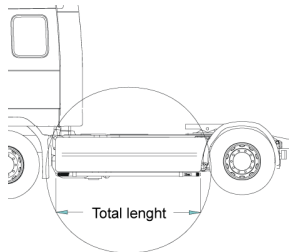

Lights and clamps are not included!

<i>Airflow</i>	H24-4	4 300,-
<i>Smooth profile</i>	H24-4S	4 300,-

X-Bar with mounting kit

Lights and clamps are not included!

<i>Airflow</i>	H24-3	4 300,-
<i>Smooth profile</i>	H24-3S	4 300,-

U-Bar with mounting kit

For **low** bumper

<i>Airflow</i>	L24-2	5 000,-
<i>Smooth profile</i>	L24-2S	5 000,-

Sidelineer

Total length/ side 0 – 2500 mm

<i>Airflow</i>	S-1A	3 600,-
<i>Smooth profile</i>	S-1S	3 600,-