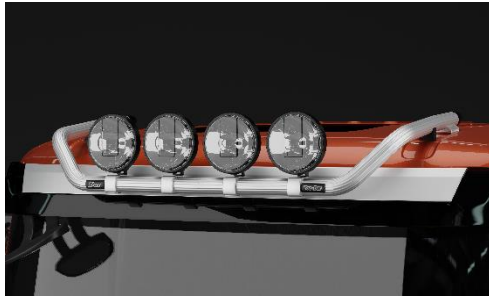

Airflow	H16-4	<b>4 300,-</b>
Smooth profile	H16-4S	<b>4 300,-</b>

**X-Bar Low, with mounting kit**

Lights and clamps are not included!

Airflow	H16-5	<b>4 300,-</b>
Smooth profile	H16-5S	<b>4 300,-</b>

**U-Bar with mounting kit**

Airflow	L16-2	<b>5 000,-</b>
Smooth profile	L16-2S	<b>5 000,-</b>

**Top-Bar with mounting kit**

Lights and clamps are not included!

For **Sleep cab (SLP)**

<i>Airflow</i>	G16-2	<b>5 400,-</b>
<i>Smooth profile</i>	G16-2S	<b>5 400,-</b>

Lights and clamps are not included!

**Low model**

For **Sleep cab (SLP)**

<i>Airflow</i>	G16-7	<b>6 000,-</b>
<i>Smooth profile</i>	G16-7S	<b>6 000,-</b>

Lights and clamps are not included!

For **Glob (HSLP)** and **Glob XL (XHSL)**