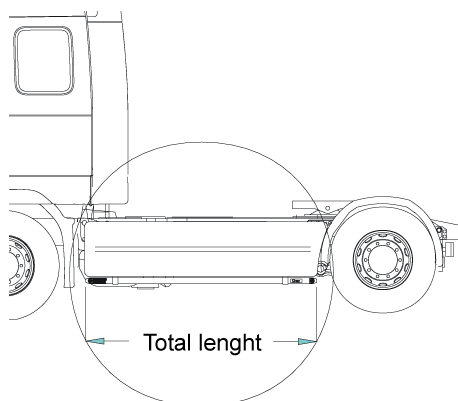

Sideliner

Total length / side 0 – 2500 mm

<i>Airflow</i>	S-1A	3 600,-
<i>Smooth profile</i>	S-1S	3 600,-

Total length / side 2501 – 5000 mm

<i>Airflow</i>	S-2A	4 300,-
<i>Smooth profile</i>	S-2S	4 300,-