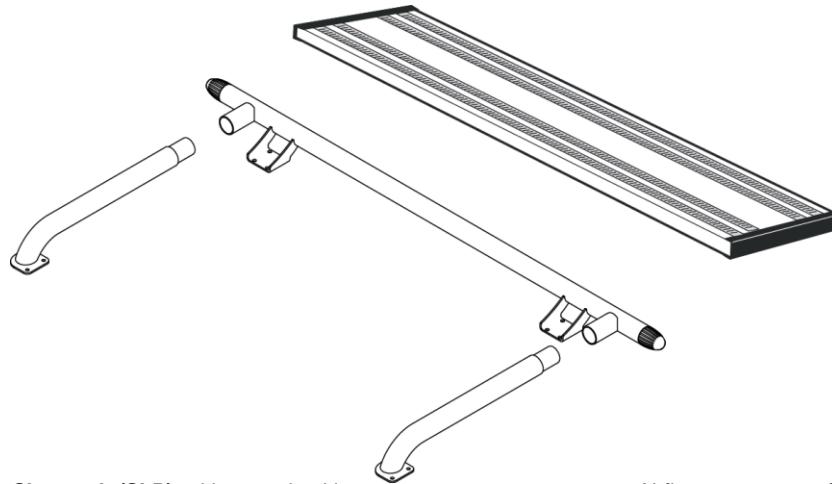

### Roof mounting

<b>Rear Top-Bar for Sleep cab (SLP), with mounting kit</b>	<i>Airflow</i>	G16-1	<b>4 700,-</b>
	<i>Smooth profile</i>	G16-1S	<b>4 700,-</b>
<b>Rear Top-Bar for Glob and Glob XL (HSLP and XHSL), with mounting kit</b>	<i>Airflow</i>	G16-3	<b>4 800,-</b>
	<i>Smooth profile</i>	G16-3S	<b>4 800,-</b>
<b>Spacing tube for Sleep cab (SLP), with mounting kit</b>	<i>Airflow</i>	E16-2	<b>3 500,-</b>
<b>Spacing tube for Glob and Glob XL (HSLP and XHSL), with mounting kit</b>	<i>Airflow</i>	E16-3	<b>3 500,-</b>
<b>Catwalk, with fittings</b>		15935	<b>2 800,-</b>