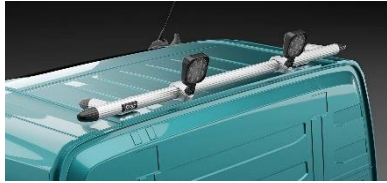

Cable to the left	98188	2 100,-
-------------------	-------	----------------

Rear Top-Bar, with mounting kit

for **Sleep cab (SLP)**

Airflow G16-1 **4 700,-**

Smooth profile G16-1S **4 700,-**

(Lights and clamps are not included!)

for **Glob (HSLP)** and **Glob XL (XHSL)**

Airflow G16-3 **4 800,-**

Smooth profile G16-3S **4 800,-**

(Lights and clamps are not included!)

Spacing tube, with mounting kit *(must be combined with a rear Top-Bar)*