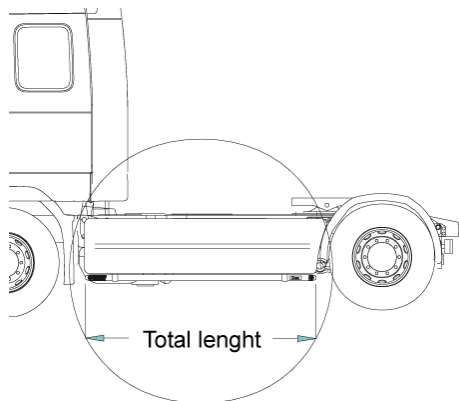

(image show rear Top-Bar G16-3 with spacing tube E16-3, lights and clamps are not included)

AF Clamp 15903 **330,-**

Clamp *(for Smooth profile)* 15902 **270,-**

AF extension 15923 **100,-**

Extension 15912 **100,-**

Mounting plate for beacon
 Ø 150 mm 15915 **220,-**
 Ø 165 mm 15917 **230,-**
 Ø 240 mm 15916 **260,-**

Angled extension for beacon
 for **Day cab (DAY)** and **Sleep cab (SLP)** 8° 15945 **120,-**
 for **Glob (HSLP)** 17° 15946 **120,-**
 for **Glob XL (XHSL)** 29° 15952 **120,-**

Universal fitting for roof signs / roof light bars 20409 **460,-**

Catwalk, with fittings 15935 **2 800,-**

Sidelineer

Total length / side 0 – 2500 mm

<i>Airflow</i>	S-1A	3 600,-
<i>Smooth profile</i>	S-1S	3 600,-

Total length / side 2501 – 5000 mm

<i>Airflow</i>	S-2A	4 300,-
<i>Smooth profile</i>	S-2S	4 300,-

AIRFLOW

These products are supplied in our AIRFLOW profile as standard.
This generation of aerodynamic accessories are designed for the highest performance.
On request, we can also supply the products in the traditional "smooth" profile.