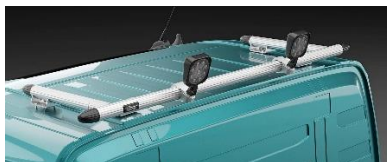

for **Glob (HSLP)** and **Glob XL (XHSL)**

Airflow E16-3 **3 400,-**

(image show rear Top-Bar G16-3 with spacing tube E16-3, lights and clamps are not included)

AF Clamp 15903 **330,-**

Clamp *(for Smooth profile)* 15902 **270,-**

AF extension 15923 **100,-**

Extension 15912 **100,-**

Mounting plate for beacon
Ø 150 mm 15915 **220,-**
Ø 165 mm 15917 **230,-**
Ø 240 mm 15916 **260,-**

Angled extension for beacon
for **Day cab (DAY)** and **Sleep cab (SLP)** 8° 15945 **120,-**
for **Glob (HSLP)** 17° 15946 **120,-**
for **Glob XL (XHSL)** 29° 15952 **120,-**

Universal fitting for roof signs / roof light bars 20409 **460,-**