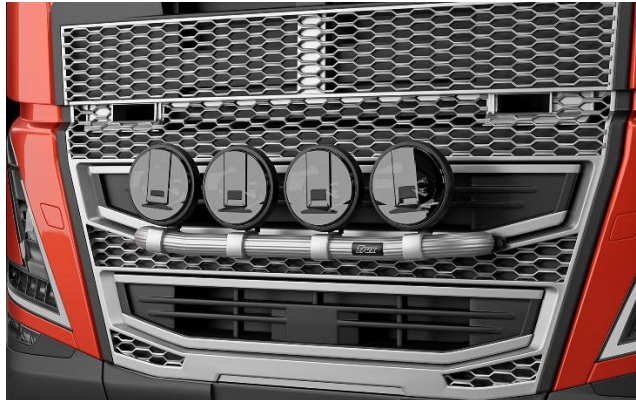

Lights and clamps are not included!

X-Light, complete with fittings: Bolts, pre-wired and 4 spotlight clamps

Lights not included!

Airflow	K16-3	8 700,-
Smooth profile	K16-3S	8 700,-

X-Bar, with mounting kit