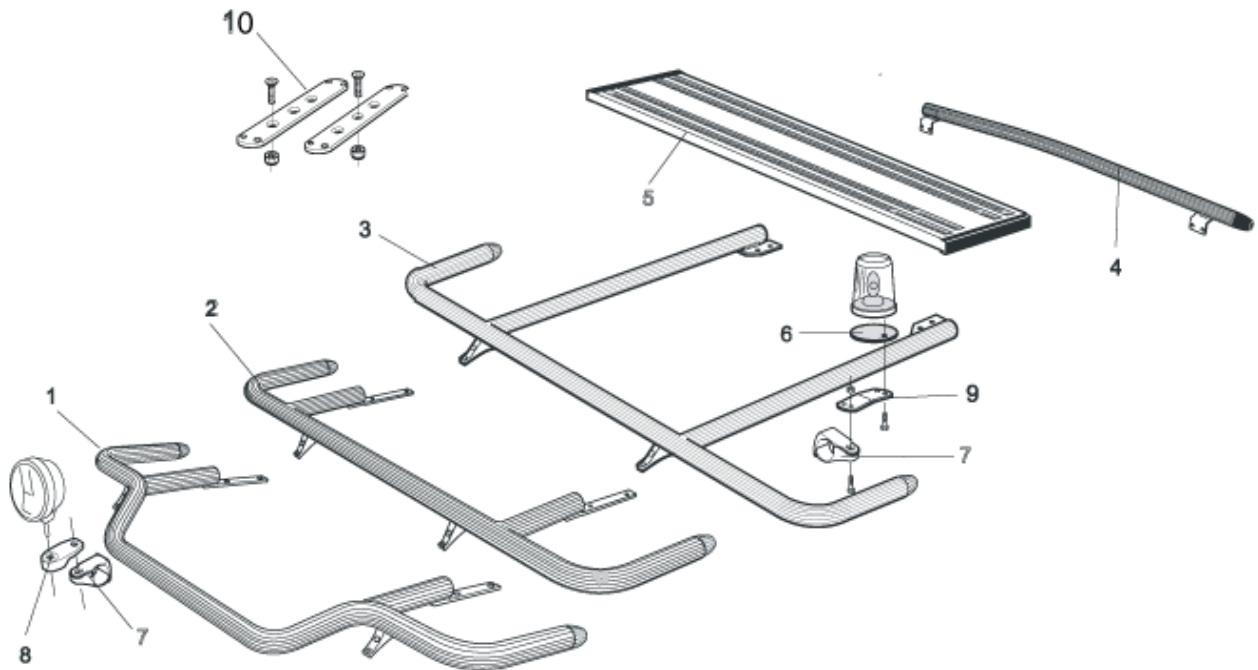

Front Top-Bar, with mounting kit for L2H3

1	Low model	<i>Airflow</i>	G14-7	6 500,-	
		<i>Smooth profile</i>	G14-7S	6 500,-	
2	Straight model for large roof spoiler	<i>Airflow</i>	G14-5	5 900,-	
		<i>Smooth profile</i>	G14-5S	5 900,-	
3	Straight model	<i>Airflow</i>	G14-4	5 900,-	
		<i>Smooth profile</i>	G11-4	5 900,-	
4	Rear Top-Bar, with mounting kit	<i>Airflow</i>	G14-6	4 600,-	
		<i>Smooth profile</i>	G14-6S	4 600,-	
5	Catwalk, with fittings		15935	2 800,-	
6	Mounting plate for beacon		Ø 150 mm	15915	220,-
			Ø 165 mm	15917	230,-
			Ø 240 mm	15916	260,-
7	Airflow clamp		15903	330,-	
		Clamp (for smooth profile)	15902	270,-	
8	Airflow extension		15923	100,-	
		Extension	15912	100,-	
9	Angled extension for beacon (8°)		15945	120,-	
10	Universal fitting for roof signs / roof light bars		20409	460,-