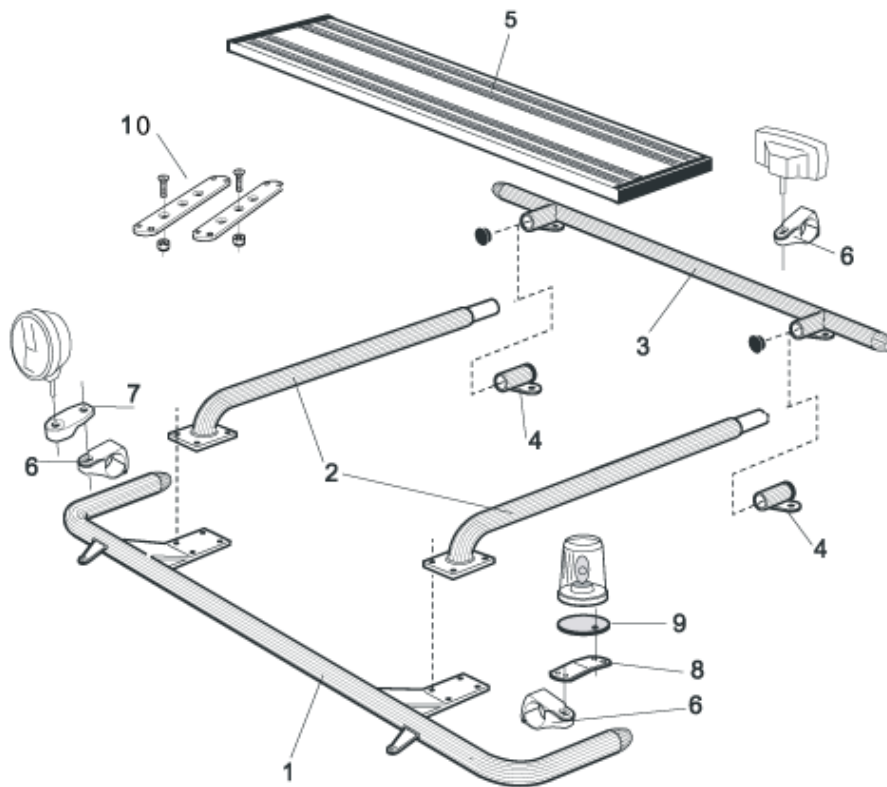

Smooth profile L14-2S **5 000,-**

Sidelineer

Total length / side 0 – 2500 mm

Airflow S-1A **3 600,-**

Smooth profile S-1S **3 600,-**

Total length / side 2501 – 5000 mm

Airflow S-2A **4 300,-**

Smooth profile S-2S **4 300,-**

| | | | | |
|----|--|-----------------------|--------|----------------|
| 1 | Front Top-Bar , with mounting kit for L1EH1 & L2H1 | <i>Airflow</i> | G14-2 | 5 400,- |
| | | <i>Smooth profile</i> | G14-2S | 5 400,- |
| 2 | Spacing tube , with mounting kit For Day cab, <i>L1EH1</i> For Sleep cab, <i>L2H1</i> | <i>Airflow</i> | E14-1 | 3 300,- |
| | | <i>Smooth profile</i> | E11-1 | 3 300,- |
| | | <i>Airflow</i> | E14-2 | 3 500,- |
| | | <i>Smooth profile</i> | E11-2 | 3 500,- |
| 3 | Rear Top-Bar , with mounting kit | <i>Airflow</i> | G14-1 | 4 600,- |
| | | <i>Smooth profile</i> | G11-1 | 4 600,- |
| 4 | Rear fitting for spacing tube , with mounting kit | <i>Airflow</i> | 15906 | 1 300,- |
| | | <i>Smooth profile</i> | 15960 | 1 300,- |
| 5 | Catwalk , with fittings | | 15935 | 2 800,- |
| 6 | Airflow clamp Clamp (for smooth profile) | | 15903 | 330,- |
| | | | 15902 | 270,- |
| 7 | Airflow extension Extension | | 15923 | 100,- |
| | | | 15912 | 100,- |
| 8 | Angled extension for beacon (8°) | | 15945 | 120,- |
| 9 | Mounting plate for beacon | Ø 150 mm | 15915 | 220,- |
| | | Ø 165 mm | 15917 | 230,- |
| | | Ø 240 mm | 15916 | 260,- |
| 10 | Universal fitting for roof signs / roof light bars | | 20409 | 460,- |