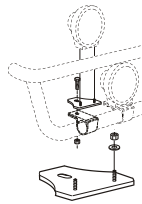

| | | |
|-----------------------|--------|----------------|
| <i>Airflow</i> | H14-4 | 5 500,- |
| <i>Smooth profile</i> | H14-4S | 5 500,- |

Lights and clamps are not included!

X-Light complete with fittings: Bolts, pre-wired and 4 spotlight clamps

Lights not included!

Airflow K14-2 **8 700,-**

Smooth profile K14-2S **8 700,-**

Mounting plate for Hella luminator

15907

190,-

U-Bar with mounting kit (can't be combined with Highway)

Airflow L14-2 **5 000,-**