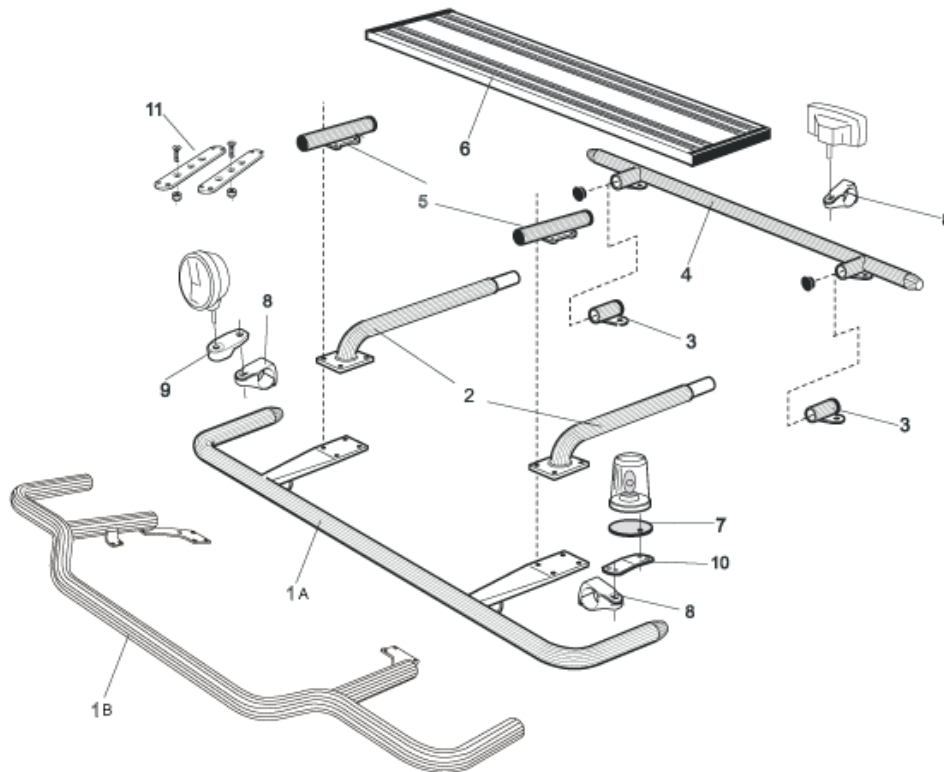

Smooth profile L14-2S **5 000,-**

Sidelineer

Total length / side 0 – 2500 mm

Airflow S-1A **3 600,-**

Smooth profile S-1S **3 600,-**

Total length / side 2501 – 5000 mm

Airflow S-2A **4 300,-**

Smooth profile S-2S **4 300,-**

| | | | | |
|----|--|-----------------------|--------|----------------|
| 1 | Front Top-Bar , with mounting kit for L1EH1 & L2H1 | <i>Airflow</i> | G14-2 | 5 400,- |
| | | <i>Smooth profile</i> | G14-2S | 5 400,- |
| 2 | Spacing tube , with mounting kit For Day cab, <i>L1EH1</i> For Sleep cab, <i>L2H1</i> | <i>Airflow</i> | E14-1 | 3 300,- |
| | | <i>Smooth profile</i> | E11-1 | 3 300,- |
| | | <i>Airflow</i> | E14-2 | 3 500,- |
| | | <i>Smooth profile</i> | E11-2 | 3 500,- |
| 3 | Rear Top-Bar , with mounting kit | <i>Airflow</i> | G14-1 | 4 600,- |
| | | <i>Smooth profile</i> | G11-1 | 4 600,- |
| 4 | Rear fitting for spacing tube , with mounting kit | <i>Airflow</i> | 15906 | 1 300,- |
| | | <i>Smooth profile</i> | 15960 | 1 300,- |
| 5 | Catwalk , with fittings | | 15935 | 2 800,- |
| 6 | Airflow clamp Clamp (for smooth profile) | | 15903 | 330,- |
| | | | 15902 | 270,- |
| 7 | Airflow extension Extension | | 15923 | 100,- |
| | | | 15912 | 100,- |
| 8 | Angled extension for beacon (8°) | | 15945 | 120,- |
| 9 | Mounting plate for beacon | Ø 150 mm | 15915 | 220,- |
| | | Ø 165 mm | 15917 | 230,- |
| | | Ø 240 mm | 15916 | 260,- |
| 10 | Universal fitting for roof signs / roof light bars | | 20409 | 460,- |