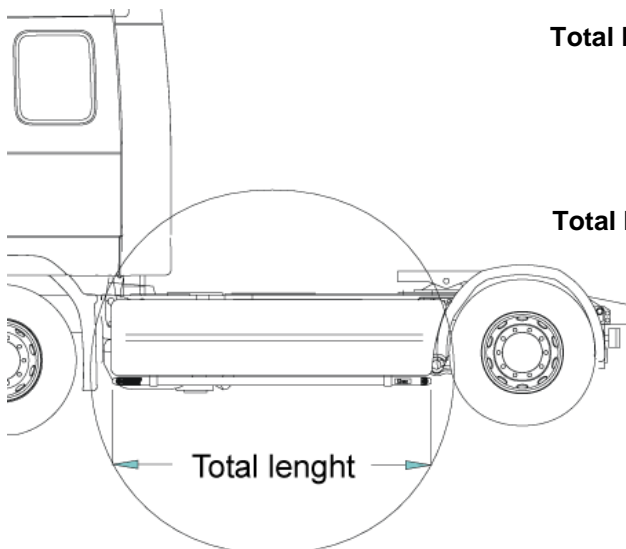

Lights not included!

Airflow K14-2 **8 700,-**

Smooth profile K14-2S **8 700,-**

Mounting plate for Hella luminator

15907

190,-

U-Bar with mounting kit (can't be combined with Highway)

Airflow L14-2 **5 000,-**

Smooth profile L14-2S **5 000,-**

Sidelineer

Total length / side 0 – 2500 mm

Airflow S-1A **3 600,-**

Smooth profile S-1S **3 600,-**

Total length / side 2501 – 5000 mm

Airflow S-2A **4 300,-**

Smooth profile S-2S **4 300,-**

| | | | | |
|----|--|-----------------------|--------|----------------|
| 1 | Front Top-Bar , with mounting kit for L1EH1 & L2H1 | <i>Airflow</i> | G14-2 | 5 400,- |
| | | <i>Smooth profile</i> | G14-2S | 5 400,- |
| 2 | Spacing tube , with mounting kit For Day cab, <i>L1EH1</i> For Sleep cab, <i>L2H1</i> | <i>Airflow</i> | E14-1 | 3 300,- |
| | | <i>Smooth profile</i> | E11-1 | 3 300,- |
| | | <i>Airflow</i> | E14-2 | 3 500,- |
| | | <i>Smooth profile</i> | E11-2 | 3 500,- |
| 3 | Rear Top-Bar , with mounting kit | <i>Airflow</i> | G14-1 | 4 600,- |
| | | <i>Smooth profile</i> | G11-1 | 4 600,- |
| 4 | Rear fitting for spacing tube , with mounting kit | <i>Airflow</i> | 15906 | 1 300,- |
| | | <i>Smooth profile</i> | 15960 | 1 300,- |
| 5 | Catwalk , with fittings | | 15935 | 2 800,- |
| 6 | Airflow clamp Clamp (for smooth profile) | | 15903 | 330,- |
| | | | 15902 | 270,- |
| 7 | Airflow extension Extension | | 15923 | 100,- |
| | | | 15912 | 100,- |
| 8 | Angled extension for beacon (8°) | | 15945 | 120,- |
| 9 | Mounting plate for beacon | Ø 150 mm | 15915 | 220,- |
| | | Ø 165 mm | 15917 | 230,- |
| | | Ø 240 mm | 15916 | 260,- |
| 10 | Universal fitting for roof signs / roof light bars | | 20409 | 460,- |