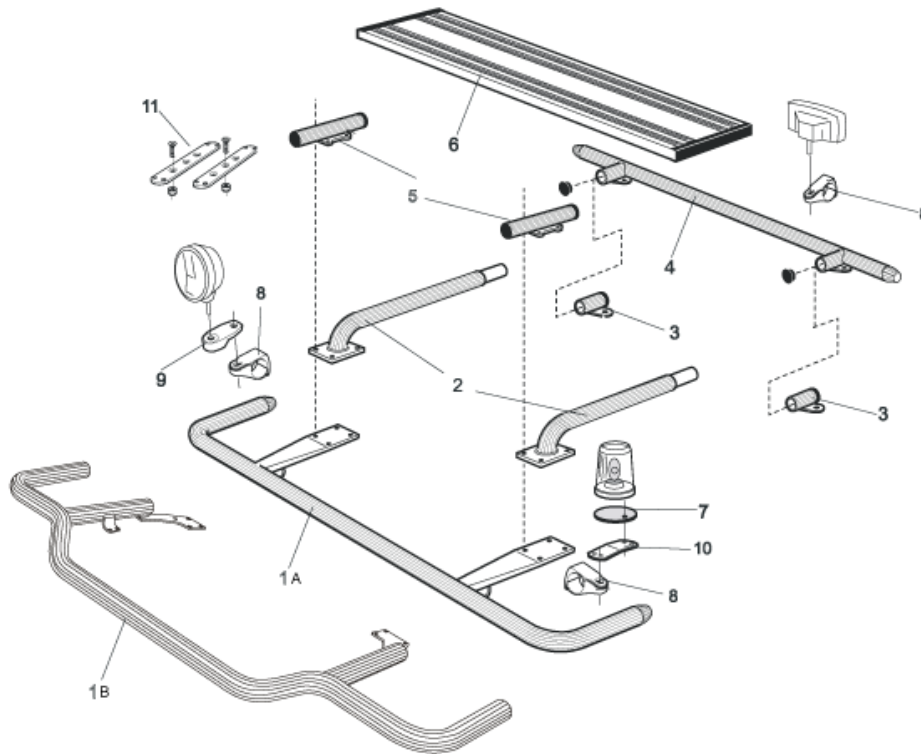

U-Bar with mounting kit

Airflow	L16-2	5 000,-
Smooth profile	L16-2S	5 000,-

Products for roof mounting on **Day cab (FM-DAY)** and **Sleep cab (FM-SLP)**

1	Top-Bar , with mounting kit	<i>Airflow</i>	G14-2	5 400,-
		<i>Smooth profile</i>	G14-2S	5 400,-
2	Spacing tube , with mounting kit For day cab, <i>FM-DAY</i>	<i>Airflow</i>	E14-1	3 300,-
		<i>Smooth profile</i>	E11-1	3 300,-
		<i>Airflow</i>	E14-2	3 500,-
		<i>Smooth profile</i>	E11-2	3 500,-
3	Rear fitting for spacing tube , with mounting kit	<i>Airflow</i>	15906	1 300,-
		<i>Smooth profile</i>	15960	1 300,-
4	Rear Top-Bar , with mounting kit	<i>Airflow</i>	G14-1	4 600,-
		<i>Smooth profile</i>	G11-1	4 600,-
5	Spacing tube for cooler cab with mounting kit		E14-4	Expired!
6	Catwalk , with fittings		15935	2 800,-
7	Mounting plate for beacon	Ø 150 mm	15915	220,-
		Ø 165 mm	15917	230,-
		Ø 240 mm	15916	260,-
8	Airflow clamp		15903	330,-
	Clamp (for smooth profile)		15902	270,-
9	Airflow extension		15923	100,-
9	Extension		15912	100,-
10	Angled extension for beacon (8°)		15945	120,-
11	Universal fitting for roof signs / roof light bars		20409	460,-