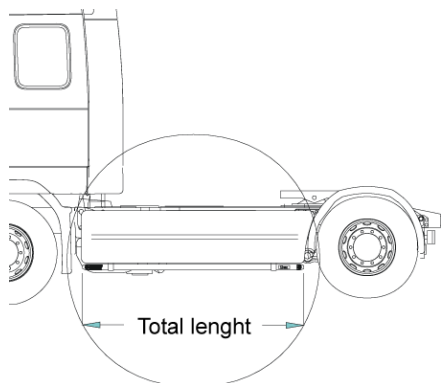

Products for roof mounting on FM-HSLP

1	Top-Bar, with mounting kit			
A	Straight model	<i>Airflow</i>	G14-3	5 400,-
		<i>Smooth profile</i>	G11-3	5 400,-
B	Low model	<i>Airflow</i>	G14-8	6 500,-
		<i>Smooth profile</i>	G14-8S	6 500,-
2	Spacing tube, with mounting kit	<i>Airflow</i>	E14-3	3 300,-
		<i>Smooth profile</i>	E11-3	3 300,-
3	Rear fitting for spacing tube, with mounting kit	<i>Airflow</i>	15906	1 300,-
		<i>Smooth profile</i>	15960	1 300,-
4	Rear Top-Bar, with mounting kit	<i>Airflow</i>	G14-1	4 600,-
		<i>Smooth profile</i>	G11-1	4 600,-
5	Spacing tube for cooler cab with mounting kit		E14-4	Expired!
6	Catwalk, with fittings		15935	2 800,-
7	Mounting plate for beacon	Ø 150 mm	15915	220,-
		Ø 165 mm	15917	230,-
		Ø 240 mm	15916	260,-
8	Airflow clamp		15903	330,-
	Clamp (for smooth profile)		15902	270,-
9	Airflow extension		15923	100,-
	Extension		15912	100,-
10	Angled extension for beacon (8°)		15945	120,-
11	Universal fitting for roof signs / roof light bars		20409	460,-

Sideline

Total length / side 0 – 2500 mm

<i>Airflow</i>	S-1A	3 600,-
<i>Smooth profile</i>	S-1S	3 600,-

Total length / side 2501 – 5000 mm

<i>Airflow</i>	S-2A	4 300,-
<i>Smooth profile</i>	S-2S	4 300,-

AIRFLOW