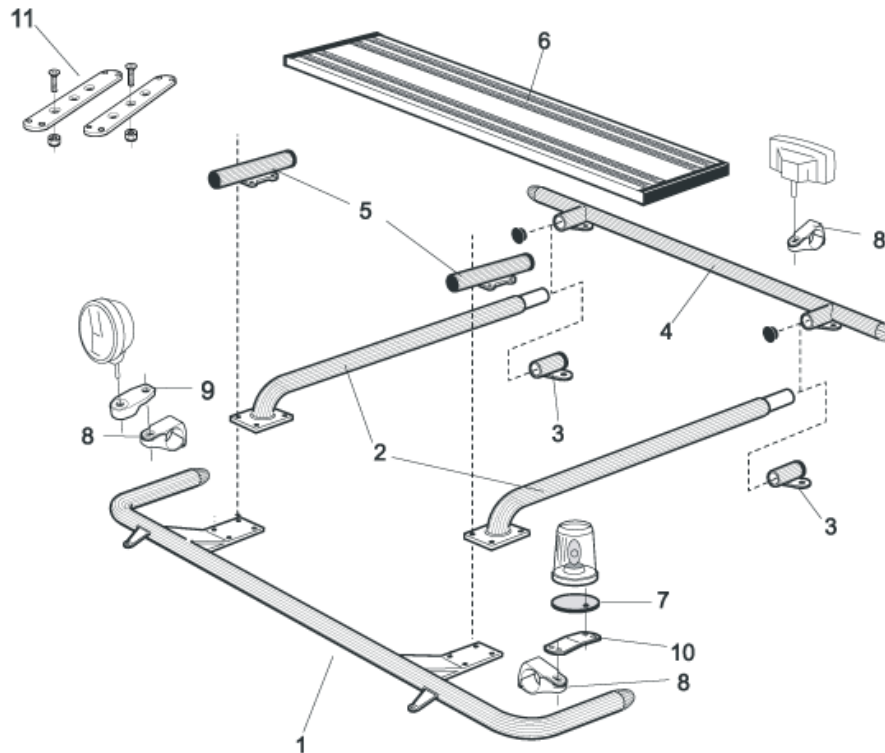

Airflow	K16-5	8 700,-
Smooth profile	K16-5S	8 700,-

Mounting plate for Hella luminator	15907	190,-
---	-------	--------------

X-Bar with mounting kit

Lights and clamps are not included!

Airflow	H16-4	4 300,-
Smooth profile	H16-4S	4 300,-

U-Bar with mounting kit

Airflow	L16-2	5 000,-
Smooth profile	L16-2S	5 000,-

Products for roof mounting on **Day cab (FM-DAY)** and **Sleep cab (FM-SLP)**

1	Top-Bar , with mounting kit	<i>Airflow</i>	G14-2	5 400,-
		<i>Smooth profile</i>	G14-2S	5 400,-
2	Spacing tube , with mounting kit For day cab, <i>FM-DAY</i>	<i>Airflow</i>	E14-1	3 300,-
		<i>Smooth profile</i>	E11-1	3 300,-
		<i>Airflow</i>	E14-2	3 500,-
		<i>Smooth profile</i>	E11-2	3 500,-
3	Rear fitting for spacing tube , with mounting kit	<i>Airflow</i>	15906	1 300,-
		<i>Smooth profile</i>	15960	1 300,-
4	Rear Top-Bar , with mounting kit	<i>Airflow</i>	G14-1	4 600,-
		<i>Smooth profile</i>	G11-1	4 600,-
5	Spacing tube for cooler cab with mounting kit		E14-4	Expired!
6	Catwalk , with fittings		15935	2 800,-
7	Mounting plate for beacon	Ø 150 mm	15915	220,-
		Ø 165 mm	15917	230,-
		Ø 240 mm	15916	260,-
8	Airflow clamp		15903	330,-
	Clamp (for smooth profile)		15902	270,-
9	Airflow extension		15923	100,-
9	Extension		15912	100,-
10	Angled extension for beacon (8°)		15945	120,-
11	Universal fitting for roof signs / roof light bars		20409	460,-