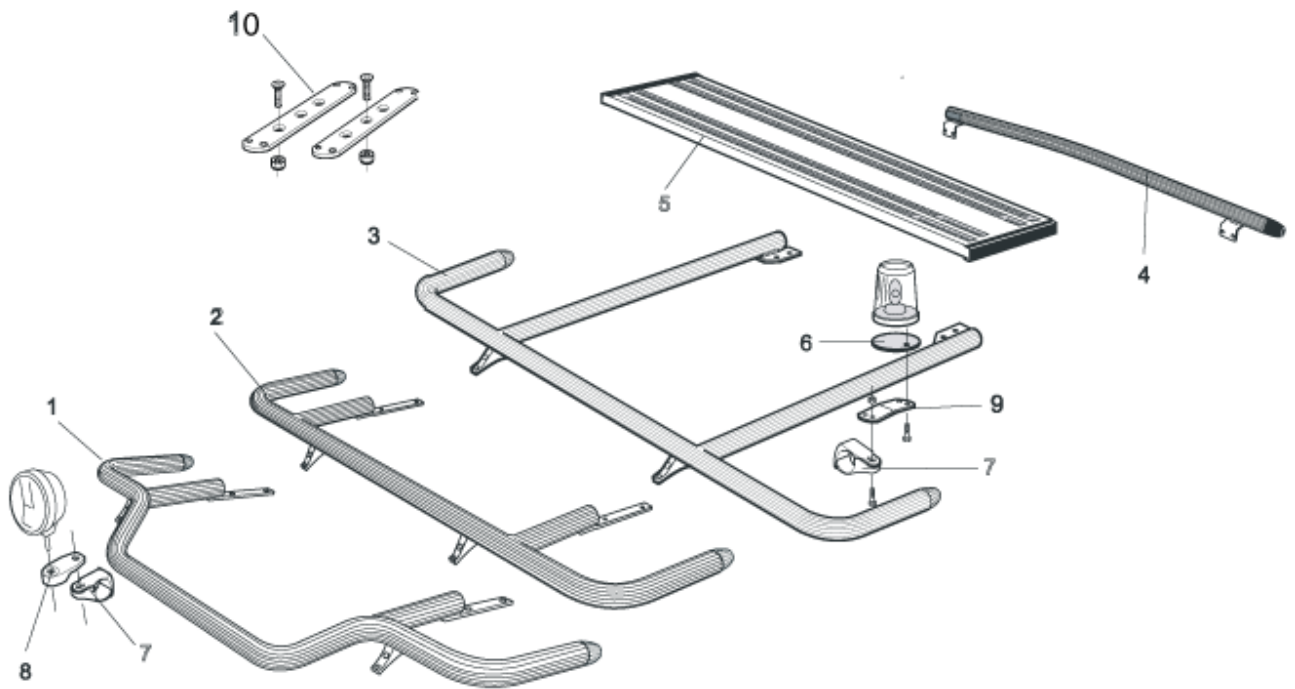

Products for **roof mounting** on **FM-XSHL**

Top-Bar, with mounting kit

1	Low model	<i>Airflow</i>	G14-7	6 500,-
		<i>Smooth profile</i>	G14-7S	6 500,-
2	Straight model for large roof spoiler	<i>Airflow</i>	G14-5	5 900,-
		<i>Smooth profile</i>	G14-5S	5 900,-
3	Straight model	<i>Airflow</i>	G14-4	5 900,-
		<i>Airflow</i>	G11-4	5 900,-
4	Rear Top-Bar, with mounting kit	<i>Airflow</i>	G14-6	4 600,-
		<i>Smooth profile</i>	G14-6S	4 600,-
5	Catwalk, with fittings		15935	2 800,-
6	Mounting plate for beacon	Ø 150 mm	15915	220,-
		Ø 165 mm	15917	230,-
		Ø 240 mm	15916	260,-
7	Airflow clamp		15903	330,-
	Clamp (for smooth profile)		15902	270,-
8	Airflow extension		15923	100,-
	Extension		15912	100,-
9	Angled extension for beacon (8°)		15945	120,-
10	Universal fitting for roof signs / roof light bars		20409	460,-