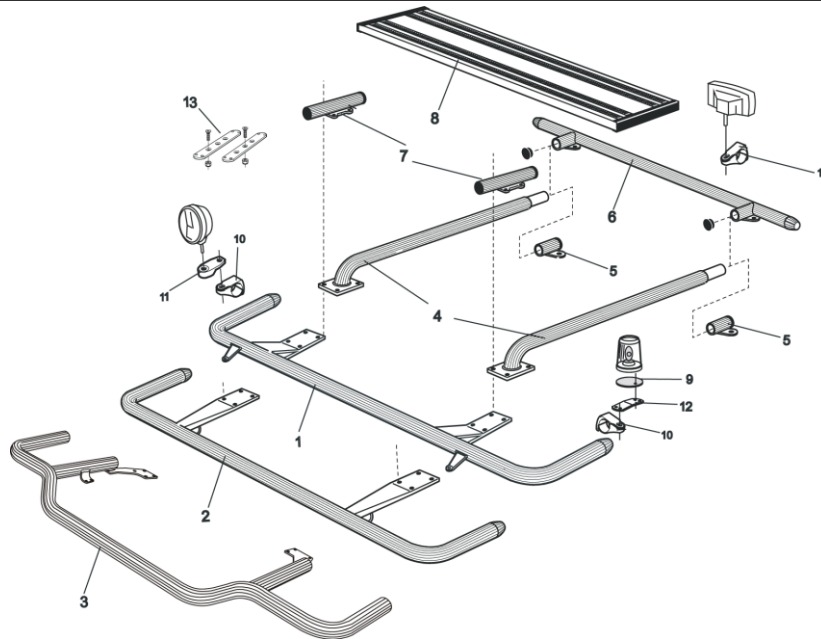

*Lights and clamps are not included!*

<i>Airflow</i>	H14-3	<b>5 900,-</b>
<i>Smooth profile</i>	H14-3S	<b>5 900,-</b>

**X-Light complete with fittings:** Bolts, pre-wired and 4 spotlight clamps

*Lights not included!*

<i>Airflow</i>	K14-4	<b>8 100,-</b>
----------------	-------	----------------

<b>Mounting plate for Hella Luminator</b>	15907	<b>190,-</b>
---	-------	--------------

**Front Top-Bar, with mounting kit**

1	for L1EH1 and L2H1	<i>Airflow</i>	G14-2	<b>5 400,-</b>
		<i>Smooth profile</i>	G11-2	<b>5 400,-</b>
2	for L2H2 Globetrotter	<i>Airflow</i>	G14-3	<b>5 400,-</b>
		<i>Smooth profile</i>	G11-3	<b>5 400,-</b>
3	for L2H2 Globetrotter low model	<i>Airflow</i>	G14-8	<b>6 500,-</b>
		<i>Smooth profile</i>	G14-8S	<b>6 500,-</b>
4	<b>Spacing tube, with mounting kit</b>			
	for L1EH1	<i>Airflow</i>	E14-1	<b>3 300,-</b>
		<i>Smooth profile</i>	E11-1	<b>3 300,-</b>
	for L2H1	<i>Airflow</i>	E14-2	<b>3 500,-</b>
		<i>Smooth profile</i>	E11-2	<b>3 500,-</b>
	for L2H2	<i>Airflow</i>	E14-3	<b>3 300,-</b>
		<i>Smooth profile</i>	E11-3	<b>3 300,-</b>
5	<b>Rear fitting for spacing tube, with mounting kit</b>			
	for L1EH1, L2H1 and L2H2	<i>Airflow</i>	15906	<b>1 300,-</b>
		<i>Smooth profile</i>	15960	<b>1 300,-</b>
6	<b>Rear Top-Bar, with mounting kit</b>			
	for L1EH1, L2H1 and L2H2	<i>Airflow</i>	G14-1	<b>4 600,-</b>
		<i>Smooth profile</i>	G11-1	<b>4 600,-</b>
7	<b>Spacing tube for cooler cab, with mounting kit</b>		E14-4	<i>Expired!</i>
8	<b>Catwalk with fittings</b>		15935	<b>2 800,-</b>
9	<b>Mounting plate for beacon</b>			
	Ø 150 mm		15915	<b>220,-</b>
	Ø 165 mm		15917	<b>230,-</b>
	Ø 240 mm		15916	<b>260,-</b>
10	<b>Airflow clamp</b>		15903	<b>330,-</b>
	<b>Clamp</b>		15902	<b>270,-</b>
11	<b>Airflow extension</b>		15923	<b>100,-</b>
	<b>Extension</b>		15912	<b>100,-</b>
12	<b>Angled extension for beacon (8°)</b>		15945	<b>120,-</b>
13	<b>Universal fitting for roof signs / roof light bars</b>		20409	<b>460,-</b>