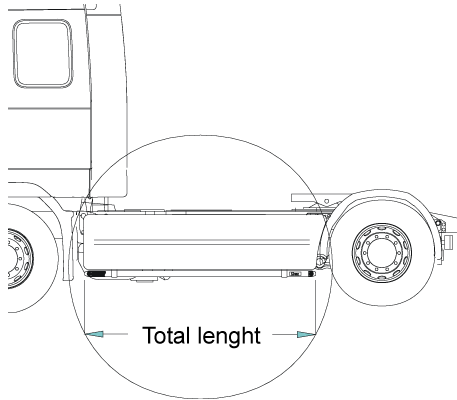

Clamp (for Smooth profile) 15902 **270,-**

AF Extension 15923 **100,-**

Extension 15912 **100,-**

Mounting plate for beacon

Ø 150 mm 15915 **220,-**

Ø 165 mm 15917 **230,-**

Ø 240 mm 15916 **260,-**

Angled extension for beacon

for **Day cab (DAY)** and **Sleep cab (SLP)** 8° 15945 **120,-**

for **Glob (HSLP)** 17° 15946 **120,-**

Universal fitting for roof signs / roof light bars 20409 **460,-**

Catwalk, with fittings 15935 **2 800,-**

Sidelineer

Total length / side 0 – 2500 mm

<i>Airflow</i>	S-1A	3 600,-
<i>Smooth profile</i>	S-1S	3 600,-

Total length / side 2501 – 5000 mm

<i>Airflow</i>	S-2A	4 300,-
<i>Smooth profile</i>	S-2S	4 300,-

Rear Light-Bar, with mounting kit