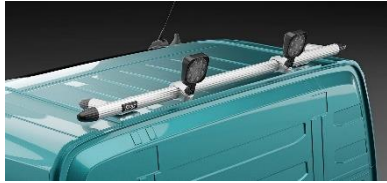

Rear Top-Bar, with mounting kit

for **Sleep cab (SLP)**

Airflow G16-1 **4 700,-**

Smooth profile G16-1S **4 700,-**

(lights and clamps are not included)

for **Glob (HSLP)**

Airflow G16-3 **4 800,-**

Smooth profile G16-3S **4 800,-**