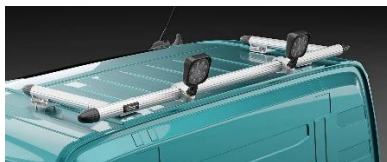

(lights and clamps are not included)

Spacing tube, with mounting kit

for **Sovhytt (SLP)**

Airflow E16-2 **3 500,-**

(image show rear Top-Bar G16-1 and spacing tube E16-2, lights and clamps are not included)