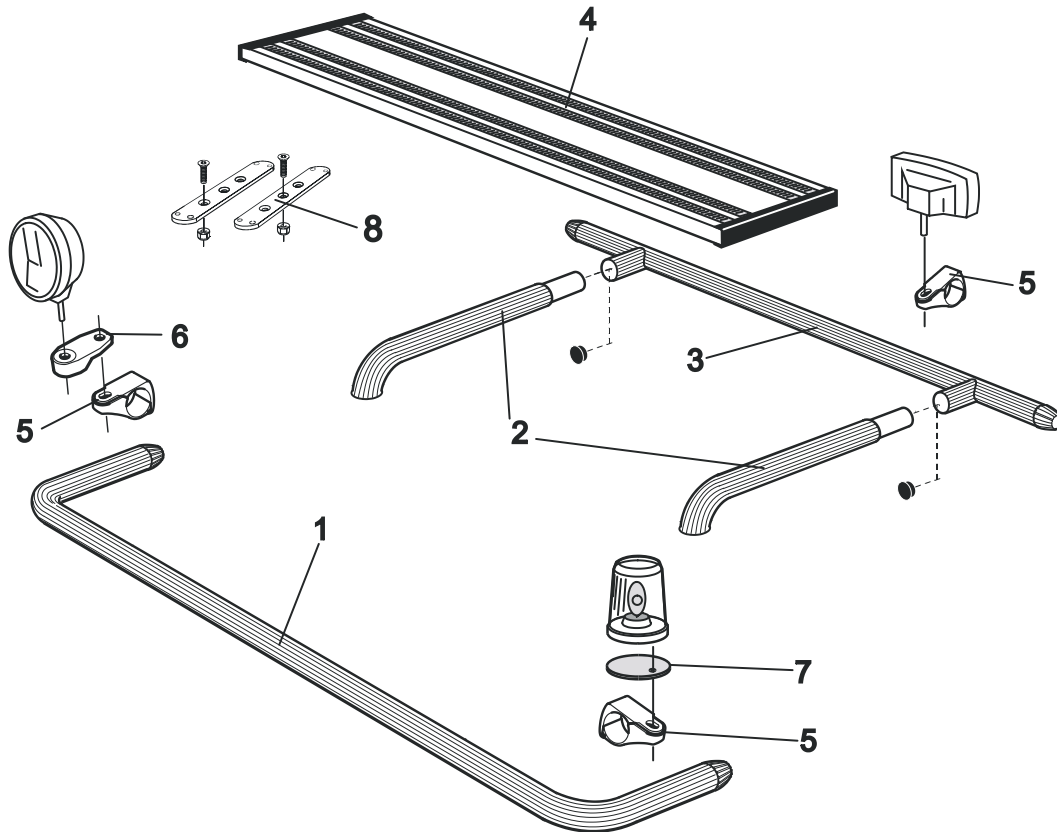

Lights not included!

<i>Airflow</i>	K13-2	8 700,-
<i>Smooth profile</i>	K13-2	8 700,-

Mounting plate for Hella luminator	15907	190,-
---	-------	--------------

Light-Bar with mounting kit

Lights and clamps are not included!

<i>Airflow</i>	H13-2	5 500,-
----------------	-------	----------------

Pos.1	Front Top-Bar , with mounting kit	<i>Airflow</i>	G13-2	5 600,-
		<i>Smooth profile</i>	G13-2S	5 600,-
Pos.2	Spacing tube , with mounting kit For Comfort cab (L2H1) For Sleep cab (L3H1)	<i>Airflow</i>	E13-2	3 300,-
		<i>Airflow</i>	E13-3	3 300,-
Pos.3	Rear Top-Bar , with mounting kit For Comfort cab (L2H1) and Sleep cab (L3H1)	<i>Airflow</i>	G13-1	4 400,-
Pos.4	Catwalk with fittings		15932	2 200,-
Pos.5	Airflow clamp		15903	330,-
	Clamp (for smooth profile)		15902	270,-
Pos.6	Airflow extension		15923	100,-
	Extension		15912	100,-
Pos.7	Mounting plate for beacon	Ø 150mm	15915	220,-
		Ø 165mm	15917	230,-
		Ø 240mm	15916	260,-
Pos.8	Universal fitting for roof signs / roof light bars		20409	460,-

Sidelineer

Total length / side 0 – 2500 mm

<i>Airflow</i>	S-1A	3 600,-
<i>Smooth profile</i>	S-1S	3 600,-

Total length / side 2501 – 5000 mm

<i>Airflow</i>	S-2A	4 300,-
<i>Smooth profile</i>	S-2S	4 300,-

AIRFLOW