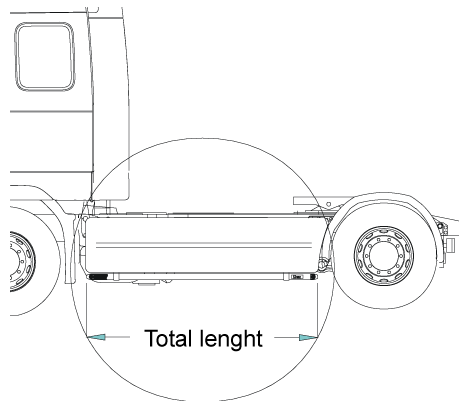

Lights not included!

<i>Airflow</i>	K13-2	8 700,-
<i>Smooth profile</i>	K13-2	8 700,-

Mounting plate for Hella luminator	15907	190,-
---	-------	--------------

Light-Bar with mounting kit

Lights and clamps are not included!

<i>Airflow</i>	H13-2	5 500,-
----------------	-------	----------------

Pos.1	Front Top-Bar , with mounting kit	<i>Airflow</i>	G13-2	5 600,-
		<i>Smooth profile</i>	G13-2S	5 600,-
Pos.2	Spacing tube , with mounting kit For Comfort cab (L2H1) For Sleep cab (L3H1)	<i>Airflow</i>	E13-2	3 300,-
		<i>Airflow</i>	E13-3	3 300,-
Pos.3	Rear Top-Bar , with mounting kit For Comfort cab (L2H1) and Sleep cab (L3H1)	<i>Airflow</i>	G13-1	4 400,-
Pos.4	Catwalk with fittings		15932	2 200,-
Pos.5	Airflow clamp		15903	330,-
	Clamp (for smooth profile)		15902	270,-
Pos.6	Airflow extension		15923	100,-
	Extension		15912	100,-
Pos.7	Mounting plate for beacon	Ø 150mm	15915	220,-
		Ø 165mm	15917	230,-
		Ø 240mm	15916	260,-
Pos.8	Universal fitting for roof signs / roof light bars		20409	460,-

Sidelineer

Total length / side 0 – 2500 mm

<i>Airflow</i>	S-1A	3 600,-
<i>Smooth profile</i>	S-1S	3 600,-

Total length / side 2501 – 5000 mm

<i>Airflow</i>	S-2A	4 300,-
<i>Smooth profile</i>	S-2S	4 300,-

AIRFLOW