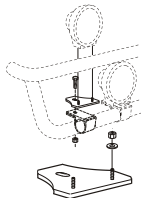

Front protection complete with fittings: Brackets, bolts and tool key

Type **OFFROAD**

<i>Airflow</i>	B13-2	32 200,-
<i>Smooth profile</i>	B13-2S	32 200,-
<i>Mounting kit</i>	80119	

X-Light complete with fittings: Bolts, pre- wired and 4 spotlight clamps

Lights not included!

<i>Airflow</i>	K13-2	8 700,-
<i>Smooth profile</i>	K13-2	8 700,-

Mounting plate for Hella luminator	15907	190,-
---	-------	--------------

Light-Bar with mounting kit

Lights and clamps are not included!

<i>Airflow</i>	H13-2	5 500,-
----------------	-------	----------------

Pos.1	Front Top-Bar , with mounting kit	<i>Airflow</i>	G13-2	5 600,-
		<i>Smooth profile</i>	G13-2S	5 600,-
Pos.2	Spacing tube , with mounting kit For Comfort cab (L2H1) For Sleep cab (L3H1)	<i>Airflow</i>	E13-2	3 300,-
		<i>Airflow</i>	E13-3	3 300,-
Pos.3	Rear Top-Bar , with mounting kit For Comfort cab (L2H1) and Sleep cab (L3H1)	<i>Airflow</i>	G13-1	4 400,-
Pos.4	Catwalk with fittings		15932	2 200,-
Pos.5	Airflow clamp		15903	330,-
	Clamp (for smooth profile)		15902	270,-
Pos.6	Airflow extension		15923	100,-
	Extension		15912	100,-
Pos.7	Mounting plate for beacon	Ø 150mm	15915	220,-
		Ø 165mm	15917	230,-
		Ø 240mm	15916	260,-
Pos.8	Universal fitting for roof signs / roof light bars		20409	460,-