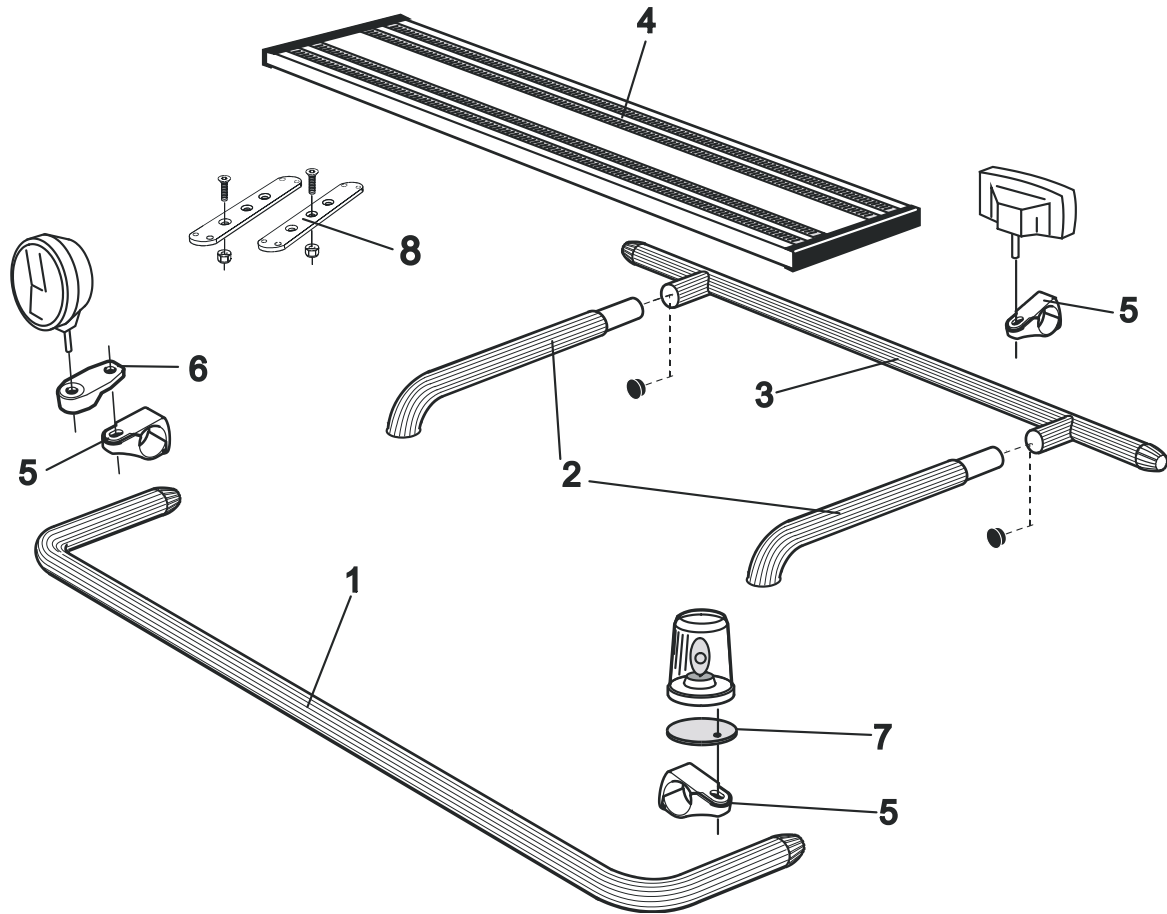

| | | |
|---|-------|--------------|
| Mounting plate for Hella luminator | 15907 | 190,- |
|---|-------|--------------|

Light-Bar with mounting kit

Lights and clamps are not included!

| | | |
|----------------|-------|----------------|
| <i>Airflow</i> | H13-2 | 5 500,- |
|----------------|-------|----------------|

| | | | | |
|-------|--|-----------------------|--------|----------------|
| Pos.1 | Front Top-Bar , with mounting kit | <i>Airflow</i> | G13-2 | 5 600,- |
| | | <i>Smooth profile</i> | G13-2S | 5 600,- |
| Pos.2 | Spacing tube , with mounting kit For Comfort cab (L2H1) | <i>Airflow</i> | E13-2 | 3 300,- |
| | | <i>Airflow</i> | E13-3 | 3 300,- |
| Pos.3 | Rear Top-Bar , with mounting kit For Comfort cab (L2H1) and Sleep cab (L3H1) | <i>Airflow</i> | G13-1 | 4 400,- |
| | | | | |
| Pos.4 | Catwalk with fittings | | 15932 | 2 600,- |
| Pos.5 | Airflow clamp Clamp (for smooth profile) | | 15903 | 330,- |
| | | | 15902 | 270,- |
| Pos.6 | Airflow extension Extension | | 15923 | 100,- |
| | | | 15912 | 100,- |
| Pos.7 | Mounting plate for beacon | Ø 150mm | 15915 | 220,- |
| | | Ø 165mm | 15917 | 230,- |
| | | Ø 240mm | 15916 | 260,- |
| Pos.8 | Universal fitting for roof signs / roof light bars | | 20409 | 460,- |