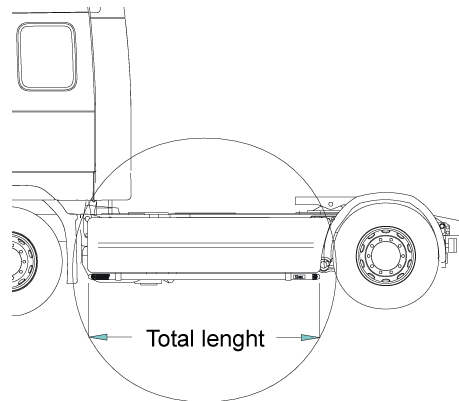

| | | | | |
|-------|--|-----------------------|--------|----------------|
| Pos.1 | Front Top-Bar , with mounting kit | <i>Airflow</i> | G13-2 | 5 600,- |
| | | <i>Smooth profile</i> | G13-2S | 5 600,- |
| Pos.2 | Spacing tube , with mounting kit For Comfort cab (L2H1) | <i>Airflow</i> | E13-2 | 3 300,- |
| | | <i>Airflow</i> | E13-3 | 3 300,- |
| Pos.3 | Rear Top-Bar , with mounting kit For Comfort cab (L2H1) and Sleep cab (L3H1) | <i>Airflow</i> | G13-1 | 4 400,- |
| | | | | |
| Pos.4 | Catwalk with fittings | | 15932 | 2 600,- |
| Pos.5 | Airflow clamp Clamp (for smooth profile) | | 15903 | 330,- |
| | | | 15902 | 270,- |
| Pos.6 | Airflow extension Extension | | 15923 | 100,- |
| | | | 15912 | 100,- |
| Pos.7 | Mounting plate for beacon | Ø 150mm | 15915 | 220,- |
| | | Ø 165mm | 15917 | 230,- |
| | | Ø 240mm | 15916 | 260,- |
| Pos.8 | Universal fitting for roof signs / roof light bars | | 20409 | 460,- |

Sidelineer

Total length / side 0 – 2500 mm

| | | |
|-----------------------|------|----------------|
| <i>Airflow</i> | S-1A | 3 600,- |
| <i>Smooth profile</i> | S-1S | 3 600,- |

Total length / side 2501 – 5000 mm