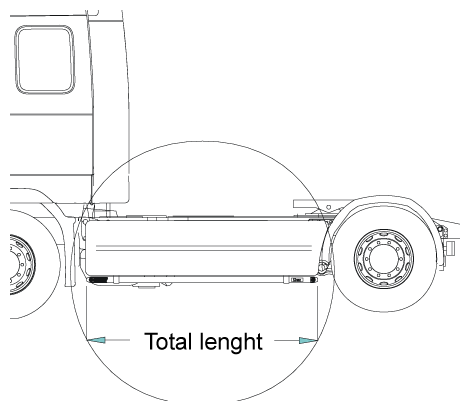

Lights not included!

<i>Airflow</i>	K13-6	8 700,-
<i>Smooth profile</i>	K13-6S	8 700,-

Mounting plate for Hella luminator	15907	190,-
-------------------------------------------	-------	--------------

Light-Bar with mounting kit

Lights and clamps are not included!

<i>Airflow</i>	H13-6	5 500,-
----------------	-------	----------------

Pos.1	Front Top-Bar , with mounting kit		<i>Airflow</i>	G13-6	5 600,-
Pos.2	Spacing tube , with mounting kit For Comfort cab (L2H1)		<i>Airflow</i>	E13-2	3 300,-
Pos.3	Rear Top-Bar , with mounting kit For Comfort cab (L2H1) and Sleep cab (L3H1)		<i>Airflow</i>	G13-1	4 400,-
Pos.4	Catwalk with fittings			15932	2 600,-
Pos.5	Airflow clamp			15903	330,-
	Clamp			15902	270,-
Pos.6	Airflow extension			15923	100,-
	Extension			15912	100,-
Pos.7	Mounting plate for beacon	Ø 150mm		15915	220,-
		Ø 165mm		15917	230,-
		Ø 240mm		15916	260,-
Pos.8	Universal fitting for roof signs / roof light bars			20409	460,-

Sidelineer

Total length / side 0 – 2500 mm

<i>Airflow</i>	S-1A	3 600,-
<i>Smooth profile</i>	S-1S	3 600,-

Total length / side 2501 – 5000 mm

<i>Airflow</i>	S-2A	4 300,-
<i>Smooth profile</i>	S-2S	4 300,-

AIRFLOW