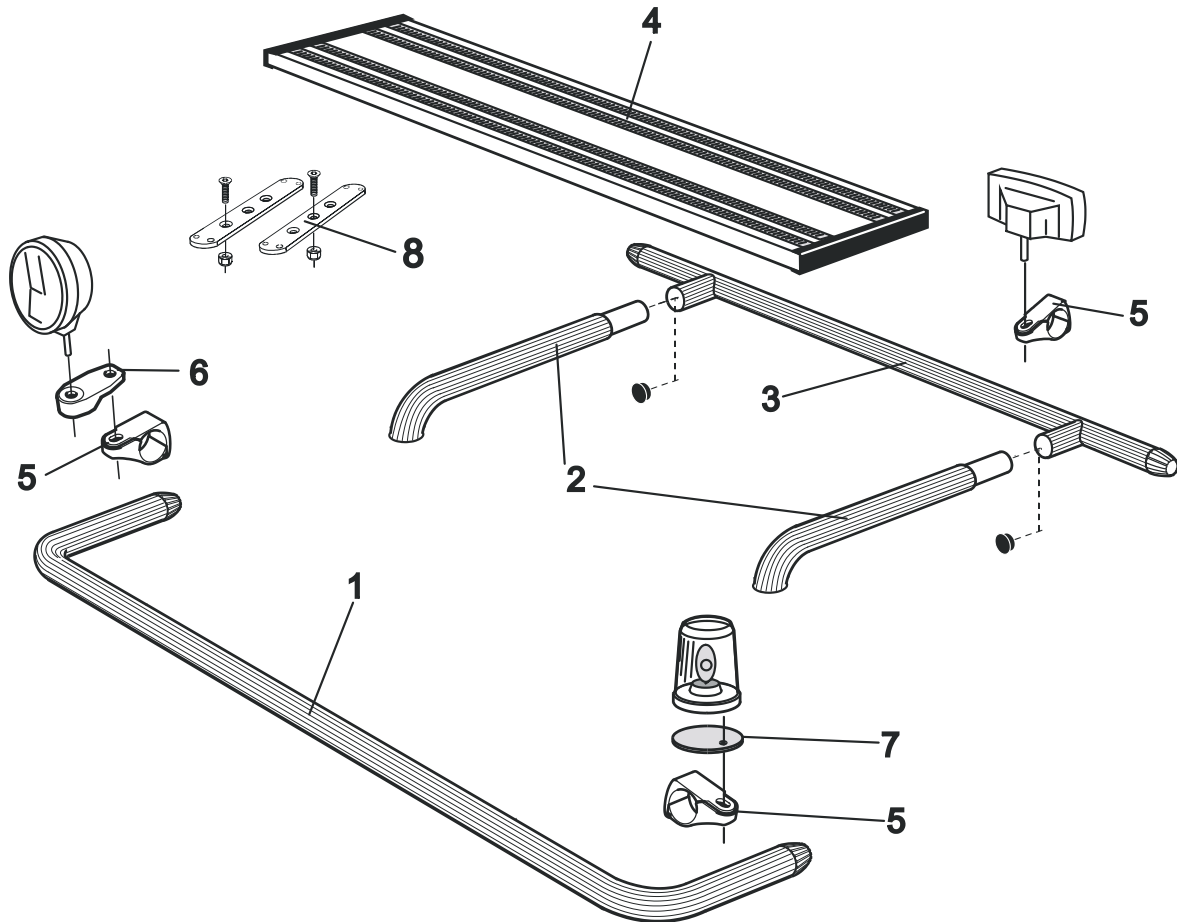

Lights not included!

<i>Airflow</i>	K13-6	8 700,-
<i>Smooth profile</i>	K13-6S	8 700,-

Mounting plate for Hella luminator	15907	190,-
-------------------------------------------	-------	--------------

Light-Bar with mounting kit

Lights and clamps are not included!

<i>Airflow</i>	H13-6	5 500,-
----------------	-------	----------------

Pos.1	Front Top-Bar , with mounting kit		<i>Airflow</i>	G13-6	5 600,-
Pos.2	Spacing tube , with mounting kit For Comfort cab (L2H1)		<i>Airflow</i>	E13-2	3 300,-
Pos.3	Rear Top-Bar , with mounting kit For Comfort cab (L2H1) and Sleep cab (L3H1)		<i>Airflow</i>	G13-1	4 400,-
Pos.4	Catwalk with fittings			15932	2 600,-
Pos.5	Airflow clamp			15903	330,-
	Clamp			15902	270,-
Pos.6	Airflow extension			15923	100,-
	Extension			15912	100,-
Pos.7	Mounting plate for beacon	Ø 150mm		15915	220,-
		Ø 165mm		15917	230,-
		Ø 240mm		15916	260,-
Pos.8	Universal fitting for roof signs / roof light bars			20409	460,-

Sidelineer

Total length / side 0 – 2500 mm

<i>Airflow</i>	S-1A	3 600,-
<i>Smooth profile</i>	S-1S	3 600,-

Total length / side 2501 – 5000 mm

<i>Airflow</i>	S-2A	4 300,-
<i>Smooth profile</i>	S-2S	4 300,-

AIRFLOW