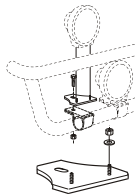

**Front protection complete with fittings:** Brackets, bolts and tool key

Type **OFFROAD**

<i>Airflow</i>	B13-6	<b>29 900,-</b>
<i>Smooth profile</i>	B13-6S	<b>29 900,-</b>
<i>Mounting kit</i>	80118	

**X-Light complete with fittings:** Bolts, pre-wired and 4 spotlight clamps

*Lights not included!*

<i>Airflow</i>	K13-6	<b>8 700,-</b>
<i>Smooth profile</i>	K13-6S	<b>8 700,-</b>

<b>Mounting plate</b> for Hella luminator	15907	<b>190,-</b>
---	-------	--------------

**Light-Bar with mounting kit**

*Lights and clamps are not included!*

<i>Airflow</i>	H13-6	<b>5 500,-</b>
----------------	-------	----------------

Pos.1	<b>Front Top-Bar</b> , with mounting kit	<i>Airflow</i>	G13-6	<b>5 600,-</b>
		<i>Slät profil</i>	G13-6S	<b>5 600,-</b>
Pos.2	<b>Spacing tube</b> , with mounting kit For <b>Comfort cab</b> (L2H1)	<i>Airflow</i>	E13-2	<b>3 300,-</b>
Pos.3	<b>Rear Top-Bar</b> , with mounting kit For <b>Comfort cab</b> (L2H1) and <b>Sleep cab</b> (L3H1)	<i>Airflow</i>	G13-1	<b>4 400,-</b>
Pos.4	<b>Catwalk</b> with fittings		15932	<b>2 200,-</b>
Pos.5	<b>Airflow clamp</b>		15903	<b>330,-</b>
	<b>Clamp</b> (for smooth profile)		15902	<b>270,-</b>
Pos.6	<b>Airflow extension</b>		15923	<b>100,-</b>
	<b>Extension</b>		15912	<b>100,-</b>
Pos.7	<b>Mounting plate</b> for beacon	Ø 150mm	15915	<b>220,-</b>
		Ø 165mm	15917	<b>230,-</b>
		Ø 240mm	15916	<b>260,-</b>
Pos.8	<b>Universal fitting</b> for roof signs / roof light bars		20409	<b>460,-</b>