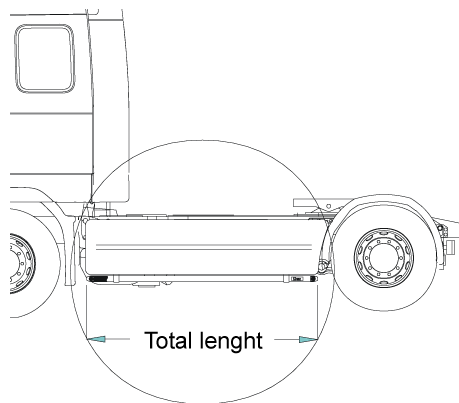

*Lights not included!*

<i>Airflow</i>	K13-6	<b>8 700,-</b>
<i>Smooth profile</i>	K13-6S	<b>8 700,-</b>

<b>Mounting plate</b> for Hella luminator	15907	<b>190,-</b>
---	-------	--------------

**Light-Bar with mounting kit**

*Lights and clamps are not included!*

<i>Airflow</i>	H13-6	<b>5 500,-</b>
----------------	-------	----------------

Pos.1	<b>Front Top-Bar</b> , with mounting kit	<i>Airflow</i>	G13-6	<b>5 600,-</b>
		<i>Slät profil</i>	G13-6S	<b>5 600,-</b>
Pos.2	<b>Spacing tube</b> , with mounting kit For <b>Comfort cab</b> (L2H1)	<i>Airflow</i>	E13-2	<b>3 300,-</b>
Pos.3	<b>Rear Top-Bar</b> , with mounting kit For <b>Comfort cab</b> (L2H1) and <b>Sleep cab</b> (L3H1)	<i>Airflow</i>	G13-1	<b>4 400,-</b>
Pos.4	<b>Catwalk</b> with fittings		15932	<b>2 200,-</b>
Pos.5	<b>Airflow clamp</b>		15903	<b>330,-</b>
	<b>Clamp</b> (for smooth profile)		15902	<b>270,-</b>
Pos.6	<b>Airflow extension</b>		15923	<b>100,-</b>
	<b>Extension</b>		15912	<b>100,-</b>
Pos.7	<b>Mounting plate</b> for beacon	Ø 150mm	15915	<b>220,-</b>
		Ø 165mm	15917	<b>230,-</b>
		Ø 240mm	15916	<b>260,-</b>
Pos.8	<b>Universal fitting</b> for roof signs / roof light bars		20409	<b>460,-</b>

### Total length / side 0 – 2500 mm

<i>Airflow</i>	S-1A	<b>3 600,-</b>
<i>Smooth profile</i>	S-1S	<b>3 600,-</b>