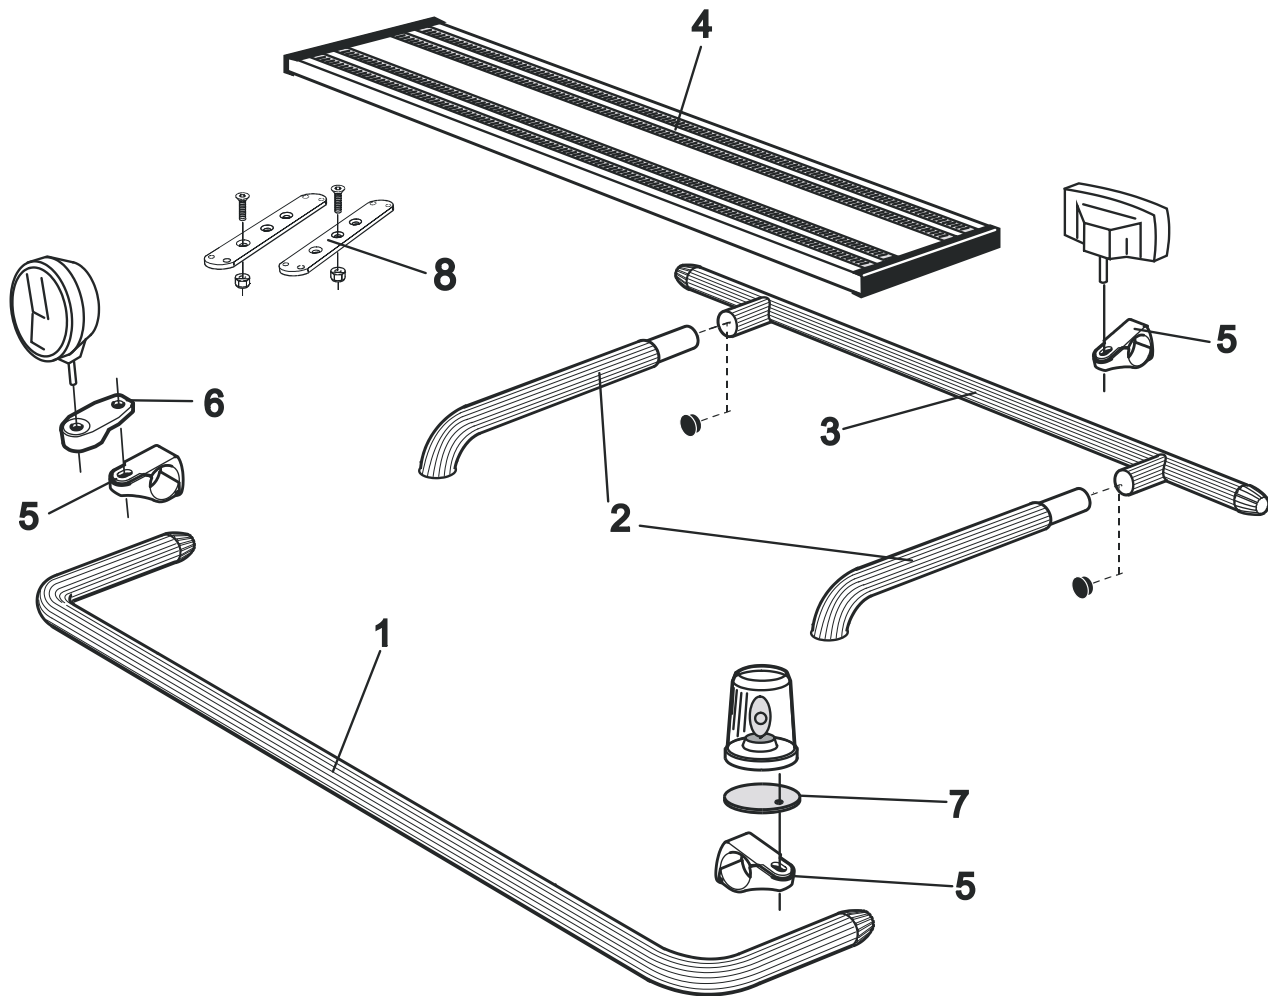

*Lights not included!*

<i>Airflow</i>	K13-6	<b>8 700,-</b>
<i>Smooth profile</i>	K13-6S	<b>8 700,-</b>

<b>Mounting plate</b> for Hella luminator	15907	<b>190,-</b>
---	-------	--------------

**Light-Bar with mounting kit**

*Lights and clamps are not included!*

<i>Airflow</i>	H13-6	<b>5 500,-</b>
----------------	-------	----------------

Pos.1	<b>Front Top-Bar</b> , with mounting kit	<i>Airflow</i>	G13-6	<b>5 600,-</b>
		<i>Slät profil</i>	G13-6S	<b>5 600,-</b>
Pos.2	<b>Spacing tube</b> , with mounting kit For <b>Comfort cab</b> (L2H1)	<i>Airflow</i>	E13-2	<b>3 300,-</b>
Pos.3	<b>Rear Top-Bar</b> , with mounting kit For <b>Comfort cab</b> (L2H1) and <b>Sleep cab</b> (L3H1)	<i>Airflow</i>	G13-1	<b>4 400,-</b>
Pos.4	<b>Catwalk</b> with fittings		15932	<b>2 200,-</b>
Pos.5	<b>Airflow clamp</b>		15903	<b>330,-</b>
	<b>Clamp</b> (for smooth profile)		15902	<b>270,-</b>
Pos.6	<b>Airflow extension</b>		15923	<b>100,-</b>
	<b>Extension</b>		15912	<b>100,-</b>
Pos.7	<b>Mounting plate</b> for beacon	Ø 150mm	15915	<b>220,-</b>
		Ø 165mm	15917	<b>230,-</b>
		Ø 240mm	15916	<b>260,-</b>
Pos.8	<b>Universal fitting</b> for roof signs / roof light bars		20409	<b>460,-</b>