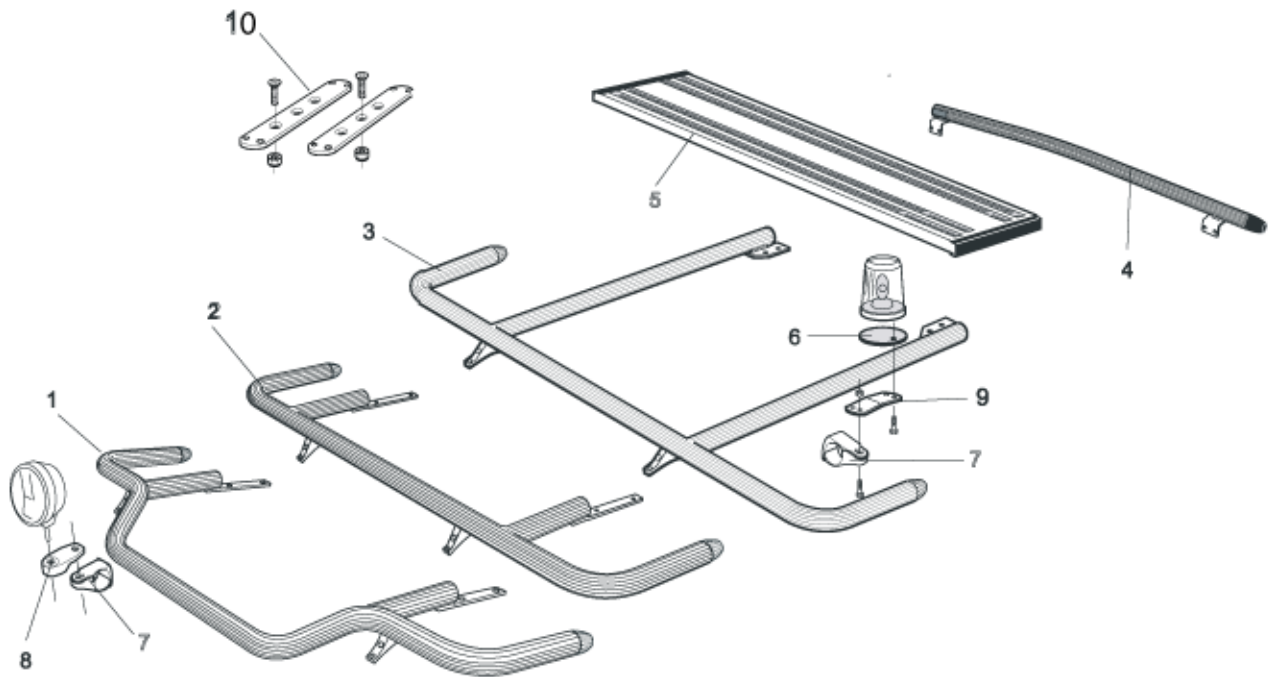

Front Top-Bar, with mounting kit for L2H3

1	Low model		<i>Airflow</i>	G14-7	6 500,-
			<i>Smooth profile</i>	G14-7S	6 500,-
2	Straight model for large roof spoiler		<i>Airflow</i>	G14-5	5 900,-
			<i>Smooth profile</i>	G14-5S	5 900,-
3	Straight model		<i>Airflow</i>	G14-4	5 900,-
			<i>Smooth profile</i>	G11-4	5 900,-
4	Rear Top-Bar, with mounting kit		<i>Airflow</i>	G14-6	4 600,-
			<i>Smooth profile</i>	G14-6S	4 600,-
5	Catwalk, with fittings			15935	2 800,-
6	Mounting plate for beacon	Ø 150 mm		15915	220,-
		Ø 165 mm		15917	230,-
		Ø 240 mm		15916	260,-
7	Airflow clamp			15903	330,-
	Clamp (for smooth profile)			15902	270,-
8	Airflow extension			15923	100,-
	Extension			15912	100,-
9	Angled extension for beacon (8°)			15945	120,-
10	Universal fitting for roof signs / roof light bars			20409	460,-