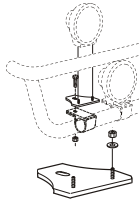

Light-Bar with mounting kit

<i>Airflow</i>	H14-3	5 900,-
<i>Smooth profile</i>	H14-3S	5 900,-

Lights and clamps are not included!

X-Light complete with fittings: Bolts, pre-wired and 4 spotlight clamps

Lights not included!

Airflow K14-2 **8 700,-**

Smooth profile K14-2S **8 700,-**

Mounting plate for Hella luminator 15907 **190,-**

U-Bar with mounting kit (not for trucks with Highway mounted)

Airflow L14-2 **5 000,-**

Smooth profile L14-2S **5 000,-**

Sideliner

Total length / side 0 – 2500 mm

Airflow S-1A **3 600,-**

Smooth profile S-1S **3 600,-**

Total length / side 2501 – 5000 mm

Airflow S-2A **4 300,-**

Smooth profile S-2S **4 300,-**

1	Front Top-Bar, with mounting kit for L1EH1 and L2H1	<i>Airflow</i>	G14-2	5 400,-
		<i>Smooth profile</i>	G14-2S	5 400,-
2	Spacing tube, with mounting kit For Day cab, L1EH1	<i>Airflow</i>	E14-1	3 300,-
		<i>Smooth profile</i>	E11-1	3 300,-
		<i>Airflow</i>	E14-2	3 500,-
		<i>Smooth profile</i>	E11-2	3 500,-
3	Rear Top-Bar, with mounting kit	<i>Airflow</i>	G14-1	4 600,-
		<i>Smooth profile</i>	G11-1	4 600,-
4	Rear fitting for spacing tube, with mounting kit	<i>Airflow</i>	15906	1 300,-
		<i>Smooth profile</i>	15960	1 300,-
5	Catwalk, with fittings		15935	2 800,-
6	Airflow clamp Clamp (for smooth profile)		15903	330,-
			15902	270,-
7	Airflow extension Extension		15923	100,-
			15912	100,-
8	Angled extension for beacon (8°)		15945	120,-
9	Mounting plate for beacon	Ø 150 mm	15915	220,-
		Ø 165 mm	15917	230,-
		Ø 240 mm	15916	260,-
10	Universal fitting for roof signs / roof light bars		20409	460,-