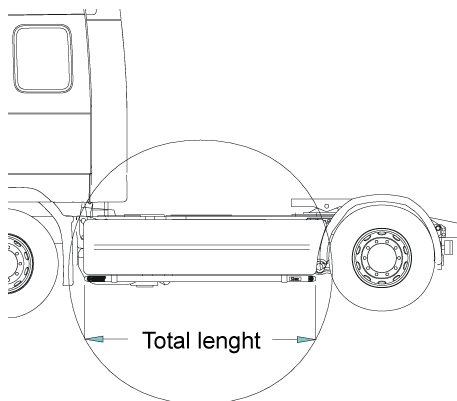

Airflow K14-2 **8 700,-**

Smooth profile K14-2S **8 700,-**

Mounting plate for Hella luminator 15907 **190,-**

U-Bar with mounting kit (not for trucks with Highway mounted)

Airflow L14-2 **5 000,-**

Smooth profile L14-2S **5 000,-**

Sideliner

Total length / side 0 – 2500 mm

Airflow S-1A **3 600,-**

Smooth profile S-1S **3 600,-**

Total length / side 2501 – 5000 mm

Airflow S-2A **4 300,-**

Smooth profile S-2S **4 300,-**

1	Front Top-Bar, with mounting kit for L1EH1 and L2H1	<i>Airflow</i>	G14-2	5 400,-
		<i>Smooth profile</i>	G14-2S	5 400,-
2	Spacing tube, with mounting kit For Day cab, L1EH1	<i>Airflow</i>	E14-1	3 300,-
		<i>Smooth profile</i>	E11-1	3 300,-
		<i>Airflow</i>	E14-2	3 500,-
		<i>Smooth profile</i>	E11-2	3 500,-
3	Rear Top-Bar, with mounting kit	<i>Airflow</i>	G14-1	4 600,-
		<i>Smooth profile</i>	G11-1	4 600,-
4	Rear fitting for spacing tube, with mounting kit	<i>Airflow</i>	15906	1 300,-
		<i>Smooth profile</i>	15960	1 300,-
5	Catwalk, with fittings		15935	2 800,-
6	Airflow clamp Clamp (for smooth profile)		15903	330,-
			15902	270,-
7	Airflow extension Extension		15923	100,-
			15912	100,-
8	Angled extension for beacon (8°)		15945	120,-
9	Mounting plate for beacon	Ø 150 mm	15915	220,-
		Ø 165 mm	15917	230,-
		Ø 240 mm	15916	260,-
10	Universal fitting for roof signs / roof light bars		20409	460,-