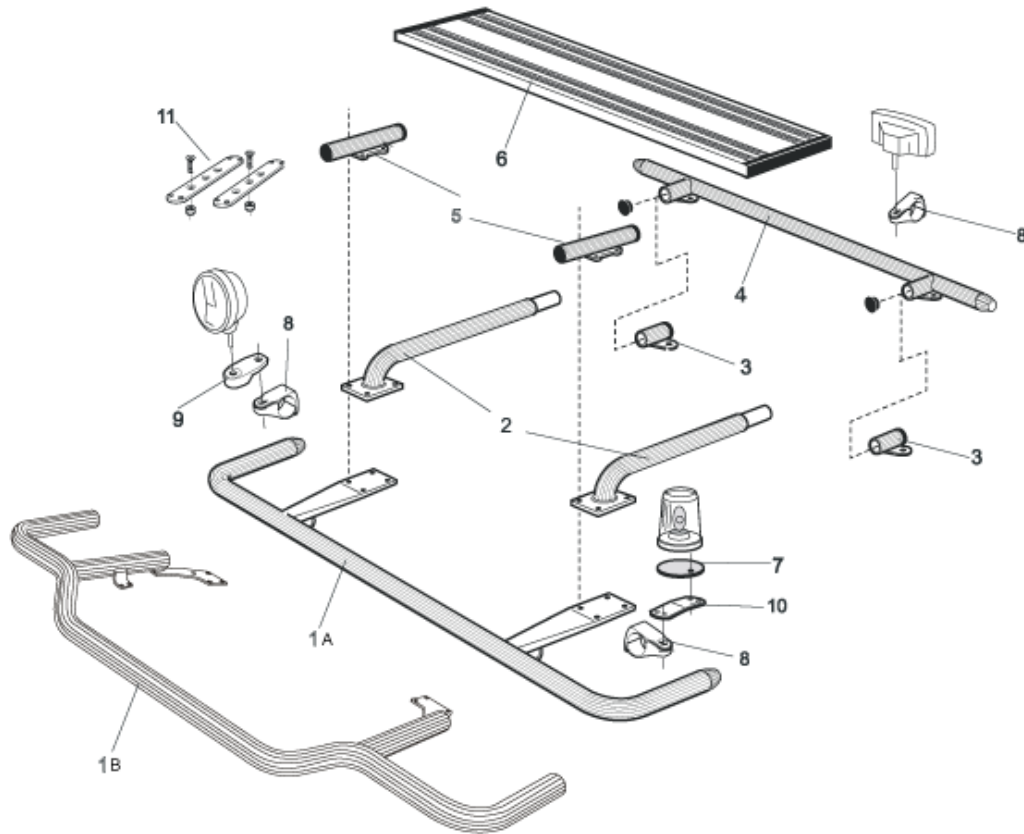

Sideliner

Total length / side 0 – 2500 mm

Airflow S-1A **3 600,-**

Smooth profile S-1S **3 600,-**

Total length / side 2501 – 5000 mm

Airflow S-2A **4 300,-**

Smooth profile S-2S **4 300,-**

1	Front Top-Bar, with mounting kit for L1EH1 and L2H1	<i>Airflow</i>	G14-2	5 400,-
		<i>Smooth profile</i>	G14-2S	5 400,-
2	Spacing tube, with mounting kit For Day cab, L1EH1	<i>Airflow</i>	E14-1	3 300,-
		<i>Smooth profile</i>	E11-1	3 300,-
		<i>Airflow</i>	E14-2	3 500,-
		<i>Smooth profile</i>	E11-2	3 500,-
3	Rear Top-Bar, with mounting kit	<i>Airflow</i>	G14-1	4 600,-
		<i>Smooth profile</i>	G11-1	4 600,-
4	Rear fitting for spacing tube, with mounting kit	<i>Airflow</i>	15906	1 300,-
		<i>Smooth profile</i>	15960	1 300,-
5	Catwalk, with fittings		15935	2 800,-
6	Airflow clamp Clamp (for smooth profile)		15903	330,-
			15902	270,-
7	Airflow extension Extension		15923	100,-
			15912	100,-
8	Angled extension for beacon (8°)		15945	120,-
9	Mounting plate for beacon	Ø 150 mm	15915	220,-
		Ø 165 mm	15917	230,-
		Ø 240 mm	15916	260,-
10	Universal fitting for roof signs / roof light bars		20409	460,-