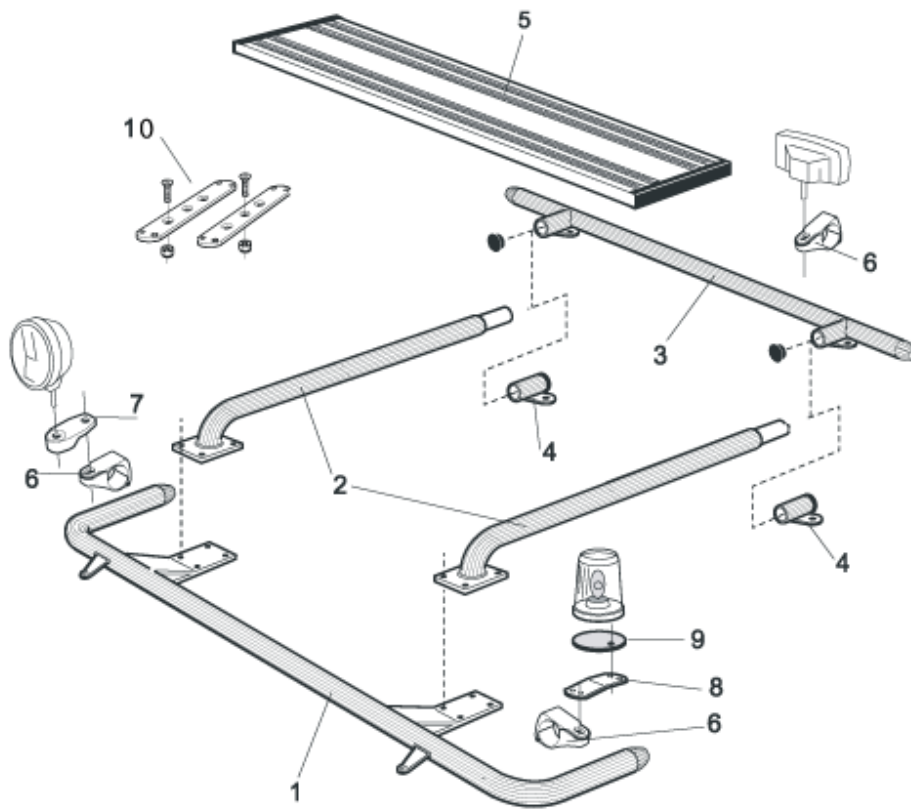

Sideliner

Total length / side 0 – 2500 mm

Airflow S-1A **3 600,-**

Smooth profile S-1S **3 600,-**

Total length / side 2501 – 5000 mm

Airflow S-2A **4 300,-**

Smooth profile S-2S **4 300,-**

1	Front Top-Bar, with mounting kit for L1EH1 and L2H1	<i>Airflow</i>	G14-2	5 400,-
		<i>Smooth profile</i>	G14-2S	5 400,-
2	Spacing tube, with mounting kit For Day cab, L1EH1	<i>Airflow</i>	E14-1	3 300,-
		<i>Smooth profile</i>	E11-1	3 300,-
		<i>Airflow</i>	E14-2	3 500,-
		<i>Smooth profile</i>	E11-2	3 500,-
3	Rear Top-Bar, with mounting kit	<i>Airflow</i>	G14-1	4 600,-
		<i>Smooth profile</i>	G11-1	4 600,-
4	Rear fitting for spacing tube, with mounting kit	<i>Airflow</i>	15906	1 300,-
		<i>Smooth profile</i>	15960	1 300,-
5	Catwalk, with fittings		15935	2 800,-
6	Airflow clamp Clamp (for smooth profile)		15903	330,-
			15902	270,-
7	Airflow extension Extension		15923	100,-
			15912	100,-
8	Angled extension for beacon (8°)		15945	120,-
9	Mounting plate for beacon	Ø 150 mm	15915	220,-
		Ø 165 mm	15917	230,-
		Ø 240 mm	15916	260,-
10	Universal fitting for roof signs / roof light bars		20409	460,-