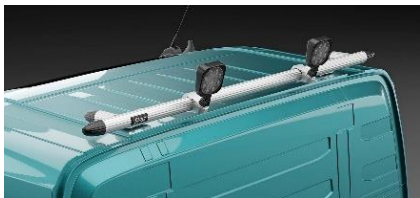

for **Glob (HSLP)**

<i>Airflow</i>	G16-3	4 800,-

<i>Smooth profile</i>	G16-3S	4 800,-

(Lights and clamps are not included!)