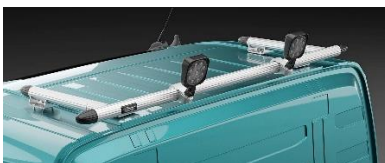

for **Glob (HSLP)**

<i>Airflow</i>	E16-3	3 400,-

(image shows rear Top-Bar G16-3 and spacing tubes E16-3, lights and clamps are not included)