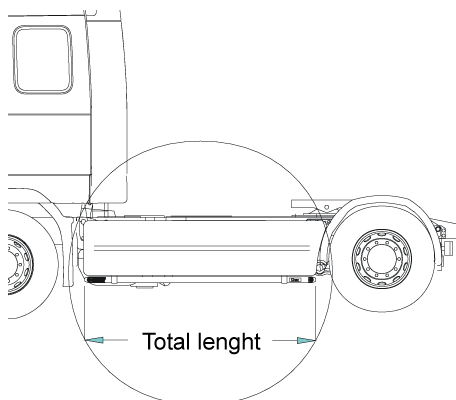

<i>Smooth profile</i>	B73-1
<i>Mounting kit</i>	80713

Light-Bar with mounting kit

Lights and clamps are not included!

<i>Airflow</i>	H73-3A
<i>Smooth profile</i>	H73-3S

Sideline

Total length / side 0 – 2500 mm

<i>Airflow</i>	S-1A
<i>Smooth profile</i>	S-1S

Total length / side 2501 – 5000 mm

<i>Airflow</i>	S-2A
<i>Smooth profile</i>	S-2S

Front Top-Bar, with mounting kit

1	for XXL and XLX cab	<i>Airflow</i>	G73-1A
		<i>Smooth profile</i>	G73-1
2	for XL cab	<i>Smooth profile</i>	G73-2
3	Spacing tube, with mounting kit for XL cab	<i>Smooth profile</i>	E73-2
4	Rear Top-Bar, with mounting kit for XL cab	<i>Smooth profile</i>	G73-6
5	Catwalk with fittings		15935
6	Clamp (for smooth profile)		15902
	Airflow clamp		15903
7	Mounting plate for beacon	Ø 150 mm	15915
		Ø 165 mm	15917
		Ø 240 mm	15916
8	Angled extension for beacon (8°)		15945
9	Extension		15912
	Airflow extension		15923
10	Universal fitting for roof signs / roof light bars		20409