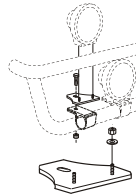

<i>Airflow</i>	S-1A
<i>Smooth profile</i>	S-1S

Total length / side 2501 – 5000 mm

<i>Airflow</i>	S-2A
<i>Smooth profile</i>	S-2S

Front Top-Bar, with mounting kit

1	for XXL and XLX cab	<i>Airflow</i>	G73-1A
		<i>Smooth profile</i>	G73-1
2	for XL cab	<i>Smooth profile</i>	G73-2
3	Spacing tube, with mounting kit for XL cab	<i>Smooth profile</i>	E73-2
4	Rear Top-Bar, with mounting kit for XL cab	<i>Smooth profile</i>	G73-6
5	Catwalk with fittings		15935
6	Clamp (for smooth profile)		15902
	Airflow clamp		15903
7	Mounting plate for beacon	Ø 150 mm	15915
		Ø 165 mm	15917
		Ø 240 mm	15916
8	Angled extension for beacon (8°)		15945
9	Extension		15912
	Airflow extension		15923
10	Universal fitting for roof signs / roof light bars		20409

X-Light complete with fittings: Bolts, pre-wired and 4 spotlight clamps

Lights not included!

For "Kipper"

Airflow K75-3

Smooth profile K75-3S

Mounting plate for Hella laminator 15907

AIRFLOW

These products are supplied in our AIRFLOW profile as standard. The new generation aerodynamic accessories are designed for the highest performance. On request, we can also supply the products in the traditional "smooth" profile.