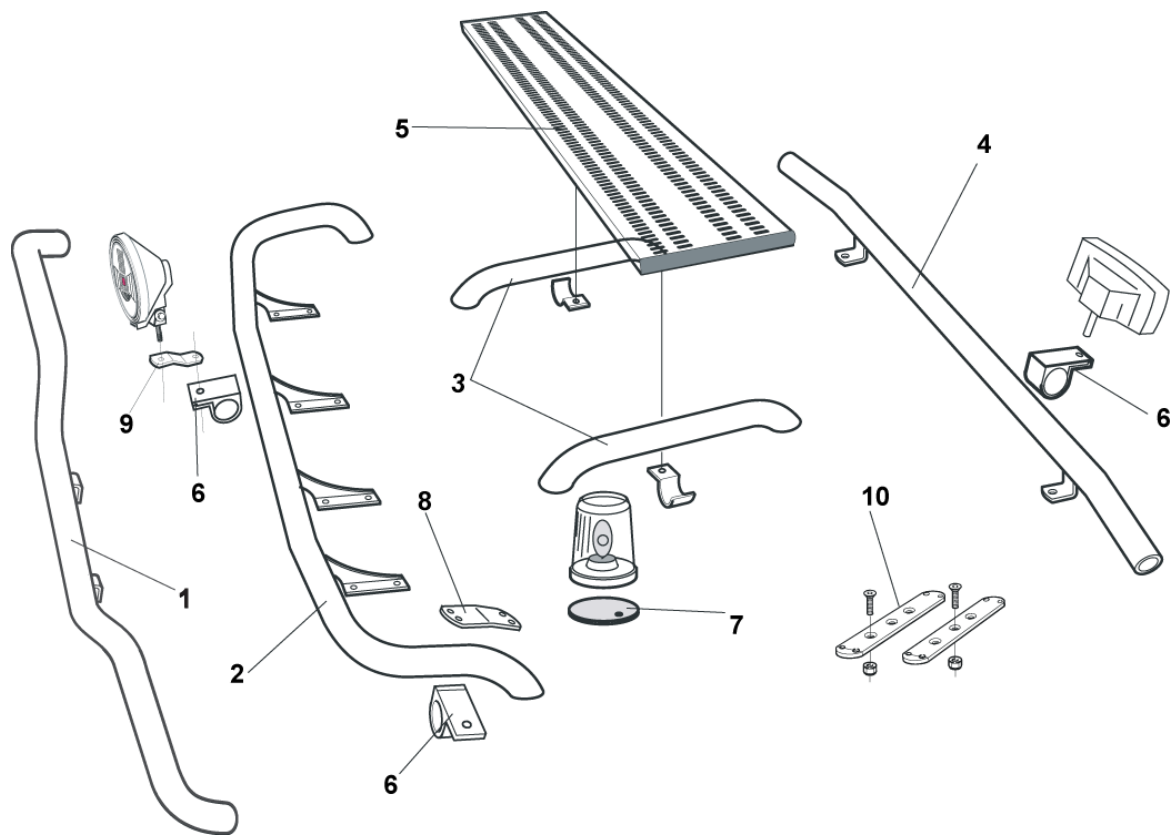

<i>Smooth profile</i>	B73-1
<i>Mounting kit</i>	80713

Light-Bar with mounting kit

Lights and clamps are not included!

<i>Airflow</i>	H73-3A
<i>Smooth profile</i>	H73-3S

Sideline

Total length / side 0 – 2500 mm

<i>Airflow</i>	S-1A
<i>Smooth profile</i>	S-1S

Total length / side 2501 – 5000 mm

<i>Airflow</i>	S-2A
<i>Smooth profile</i>	S-2S

Front Top-Bar, with mounting kit

1	for XXL and XLX cab	<i>Airflow</i>	G73-1A
		<i>Smooth profile</i>	G73-1
2	for XL cab	<i>Smooth profile</i>	G73-2
3	Spacing tube, with mounting kit for XL cab	<i>Smooth profile</i>	E73-2
4	Rear Top-Bar, with mounting kit for XL cab	<i>Smooth profile</i>	G73-6
5	Catwalk with fittings		15935
6	Clamp (for smooth profile)		15902
	Airflow clamp		15903
7	Mounting plate for beacon	Ø 150 mm	15915
		Ø 165 mm	15917
		Ø 240 mm	15916
8	Angled extension for beacon (8°)		15945
9	Extension		15912
	Airflow extension		15923
10	Universal fitting for roof signs / roof light bars		20409

X-Light complete with fittings: Bolts, pre-wired and 4 spotlight clamps

Lights not included!

For "Kipper"

Airflow K75-3

Smooth profile K75-3S

Mounting plate for Hella laminator 15907

AIRFLOW

These products are supplied in our AIRFLOW profile as standard. The new generation aerodynamic accessories are designed for the highest performance. On request, we can also supply the products in the traditional "smooth" profile.