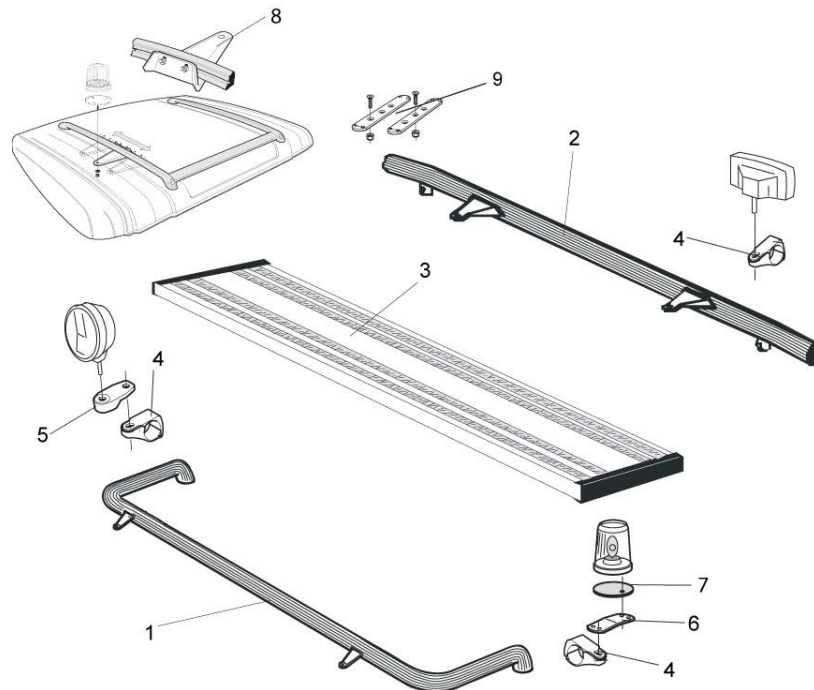

Lights not included!

For <b>high</b> bumper	<i>Airflow</i>	K23-5
<i>Smooth profile</i>		K23-5S
<i>Mounting kit for wide chassis with high bumper</i>		20529

**X-Bar with mounting kit**

Lyktor och klämfästen ingår ej!

<i>Airflow</i>	H23-3	
<i>Smooth profile</i>	H23-3S	
<i>Mounting kit for wide chassis with low bumper</i>		20528
<i>Mounting kit for wide chassis with high bumper</i>		20529

Pos. 1	<b>Top-Bar</b> with mounting kit		
	for <b>C14L, C16L</b> and <b>C19L</b>	<i>Airflow</i>	G23-1
		<i>Smooth profile</i>	G23-1S
	for <b>C19N</b>	<i>Airflow</i>	G23-2
		<i>Smooth profile</i>	G23-2S
	for <b>C19H</b>	<i>Airflow</i>	G23-6
		<i>Smooth profile</i>	G23-6S
Pos. 2	<b>Rear Top-Bar</b> with mounting kit		
	for <b>C14L, C16L</b> and <b>C19L</b>	<i>Airflow</i>	G23-5
		<i>Smooth profile</i>	G23-5S
	for <b>C19N</b> and <b>C19H</b>	<i>Airflow</i>	G23-4
		<i>Smooth profile</i>	G23-4S
Pos. 3	<b>Catwalk</b> , with fittings		15938
Pos. 4	<b>Airflow clamp</b>		15903
	<b>Clamp</b> (for smooth profile)		15902
Pos. 5	<b>Airflow extension</b>		15923
	<b>Extension</b>		15912
Pos. 6	<b>Angled extension</b> for beacon	8° (for G23-1)	15945
		17° (for G23-2)	15946
		50° (for G23-6)	15947
Pos. 7	<b>Mounting plate</b> for beacon	Ø 150 mm	15915
		Ø 165 mm	15917
		Ø 240 mm	15916
Pos. 8	<b>Mounting bracket</b> for accessories to fit original roof rails		17920
Pos. 9	<b>Universal fitting</b> for roof signs / roof light bars		20409
	<b>Mounting plate</b> for Hella Luminator		15907