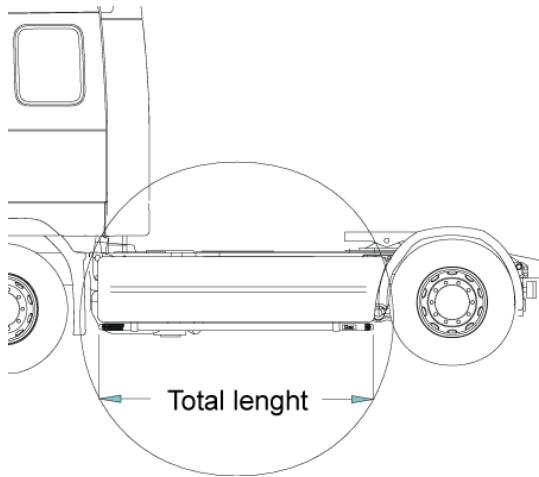

<i>Airflow</i>	H23-3	
<i>Smooth profile</i>	H23-3S	
<i>Mounting kit for wide chassis with low bumper</i>		20528
<i>Mounting kit for wide chassis with high bumper</i>		20529

Pos. 1	<b>Top-Bar</b> with mounting kit		
	for <b>C14L, C16L</b> and <b>C19L</b>	<i>Airflow</i>	G23-1
		<i>Smooth profile</i>	G23-1S
	for <b>C19N</b>	<i>Airflow</i>	G23-2
		<i>Smooth profile</i>	G23-2S
	for <b>C19H</b>	<i>Airflow</i>	G23-6
		<i>Smooth profile</i>	G23-6S
Pos. 2	<b>Rear Top-Bar</b> with mounting kit		
	for <b>C14L, C16L</b> and <b>C19L</b>	<i>Airflow</i>	G23-5
		<i>Smooth profile</i>	G23-5S
	for <b>C19N</b> and <b>C19H</b>	<i>Airflow</i>	G23-4
		<i>Smooth profile</i>	G23-4S
Pos. 3	<b>Catwalk</b> , with fittings		15938
Pos. 4	<b>Airflow clamp</b>		15903
	<b>Clamp</b> (for smooth profile)		15902
Pos. 5	<b>Airflow extension</b>		15923
	<b>Extension</b>		15912
Pos. 6	<b>Angled extension</b> for beacon	8° (for G23-1)	15945
		17° (for G23-2)	15946
		50° (for G23-6)	15947
Pos. 7	<b>Mounting plate</b> for beacon	Ø 150 mm	15915
		Ø 165 mm	15917
		Ø 240 mm	15916
Pos. 8	<b>Mounting bracket</b> for accessories to fit original roof rails		17920
Pos. 9	<b>Universal fitting</b> for roof signs / roof light bars		20409
	<b>Mounting plate</b> for Hella Luminator		15907

**U-Bar with mounting kit** *(not together with a front protection)*

For <b>high/low bumper</b>	<i>Airflow</i>	L23-2
	<i>Smooth profile</i>	L23-2S

**Sideline**

<b>Total length / side 0 – 2500 mm</b>	<i>Airflow</i>	S-1A
	<i>Smooth profile</i>	S-1S

<b>Total length / side 2501 – 5000 mm</b>	<i>Airflow</i>	S-2A
	<i>Smooth profile</i>	S-2S

**AIRFLOW**

These products are supplied in our new AIRFLOW profile as standard.  
The new generation aerodynamic accessories are designed for the highest performance.  
On request, we can also supply the products in the traditional "smooth" profile.