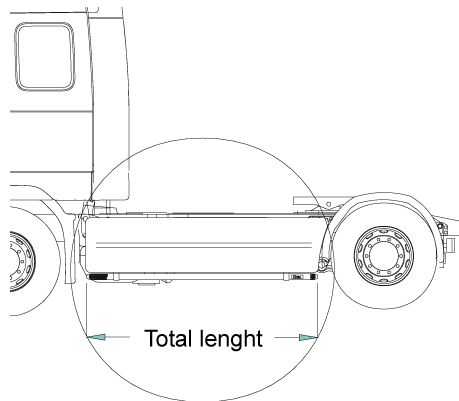

*Lights not included!*

<i>Airflow</i>	K13-2
<i>Smooth profile</i>	K13-2S

**Mounting plate** for Hella luminator 15907

**Light-Bar with mounting kit**

*Lights and clamps are not included!*

<i>Airflow</i>	H13-2
----------------	-------

Pos.1	<b>Front Top-Bar</b> , with mounting kit	<i>Airflow</i>	G13-2
		<i>Smooth profile</i>	G13-2S
Pos.2	<b>Spacing tube</b> , with mounting kit		
	For <b>Comfort cab</b> (L2H1)	<i>Airflow</i>	E13-2
	For <b>Sleep cab</b> (L3H1)	<i>Airflow</i>	E13-3
Pos.3	<b>Rear Top-Bar</b> , with mounting kit		
	For <b>Comfort cab</b> (L2H1) and <b>Sleep cab</b> (L3H1)	<i>Airflow</i>	G13-1
Pos.4	<b>Catwalk</b> with fittings		15932
Pos.5	<b>Airflow clamp</b>		15903
	<b>Clamp</b> (for smooth profile)		15902
Pos.6	<b>Airflow extension</b>		15923
	<b>Extension</b>		15912
Pos.7	<b>Mounting plate</b> for beacon	Ø 150mm	15915
		Ø 165mm	15917
		Ø 240mm	15916
Pos.8	<b>Universal fitting</b> for roof signs / roof light bars		20409

### Total length / side 0 – 2500 mm

Airflow	S-1A
Smooth profile	S-1S

### Total length / side 2501 – 5000 mm

Airflow	S-2A
Smooth profile	S-2S