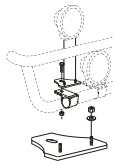

**Front protection complete with fittings:** Brackets, bolts and tool key

Type **OFFROAD**

<i>Airflow</i>	B13-2
<i>Smooth profile</i>	B13-2S
<i>Mounting kit</i>	80119

**X-Light complete with fittings:** Bolts, pre-wired and 4 spotlight clamps

*Lights not included!*

<i>Airflow</i>	K13-2
<i>Smooth profile</i>	K13-2S

**Mounting plate** for Hella luminator 15907

**Light-Bar with mounting kit**

*Lights and clamps are not included!*

<i>Airflow</i>	H13-2
----------------	-------

Pos.1	<b>Front Top-Bar</b> , with mounting kit	<i>Airflow</i>	G13-2
		<i>Smooth profile</i>	G13-2S
Pos.2	<b>Spacing tube</b> , with mounting kit		
	For <b>Comfort cab</b> (L2H1)	<i>Airflow</i>	E13-2
	For <b>Sleep cab</b> (L3H1)	<i>Airflow</i>	E13-3
Pos.3	<b>Rear Top-Bar</b> , with mounting kit		
	For <b>Comfort cab</b> (L2H1) and <b>Sleep cab</b> (L3H1)	<i>Airflow</i>	G13-1
Pos.4	<b>Catwalk</b> with fittings		15932
Pos.5	<b>Airflow clamp</b>		15903
	<b>Clamp</b> (for smooth profile)		15902
Pos.6	<b>Airflow extension</b>		15923
	<b>Extension</b>		15912
Pos.7	<b>Mounting plate</b> for beacon	Ø 150mm	15915
		Ø 165mm	15917
		Ø 240mm	15916
Pos.8	<b>Universal fitting</b> for roof signs / roof light bars		20409