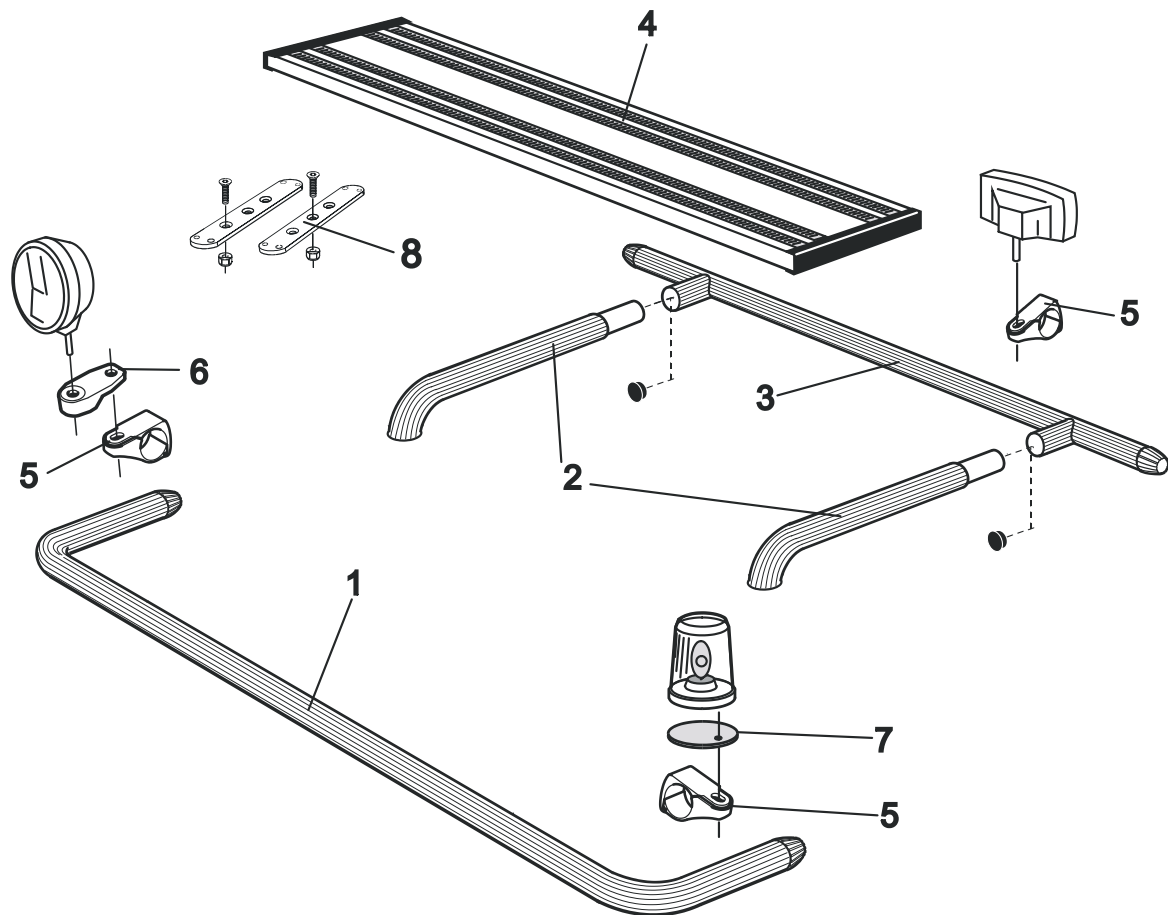

*Lights not included!*

<i>Airflow</i>	K13-2
<i>Smooth profile</i>	K13-2S

**Mounting plate** for Hella luminator 15907

**Light-Bar with mounting kit**

*Lights and clamps are not included!*

<i>Airflow</i>	H13-2
----------------	-------

Pos.1	<b>Front Top-Bar</b> , with mounting kit	<i>Airflow</i>	G13-2
		<i>Smooth profile</i>	G13-2S
Pos.2	<b>Spacing tube</b> , with mounting kit		
	For <b>Comfort cab</b> (L2H1)	<i>Airflow</i>	E13-2
	For <b>Sleep cab</b> (L3H1)	<i>Airflow</i>	E13-3
Pos.3	<b>Rear Top-Bar</b> , with mounting kit		
	For <b>Comfort cab</b> (L2H1) and <b>Sleep cab</b> (L3H1)	<i>Airflow</i>	G13-1
Pos.4	<b>Catwalk</b> with fittings		15932
Pos.5	<b>Airflow clamp</b>		15903
	<b>Clamp</b> (for smooth profile)		15902
Pos.6	<b>Airflow extension</b>		15923
	<b>Extension</b>		15912
Pos.7	<b>Mounting plate</b> for beacon	Ø 150mm	15915
		Ø 165mm	15917
		Ø 240mm	15916
Pos.8	<b>Universal fitting</b> for roof signs / roof light bars		20409

### Total length / side 0 – 2500 mm

Airflow	S-1A
Smooth profile	S-1S

### Total length / side 2501 – 5000 mm

Airflow	S-2A
Smooth profile	S-2S