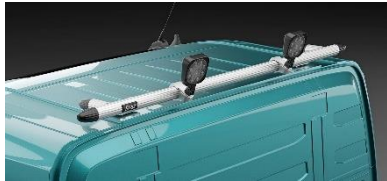

For 4 spotlights (needs preparation (SPOTP.R) on truck)

Cable to the left	98188	2 300,-
-------------------	-------	----------------

Rear Top-Bar, with mounting kit

for **Sleep cab (SLP)**

Airflow

G16-1

5 100,-

Smooth profile

G16-1S

5 100,-

(Lights and clamps are not included!)

for **Glob (HSLP)** and **Glob XL (XHSL)**

Airflow

G16-3

5 400,-