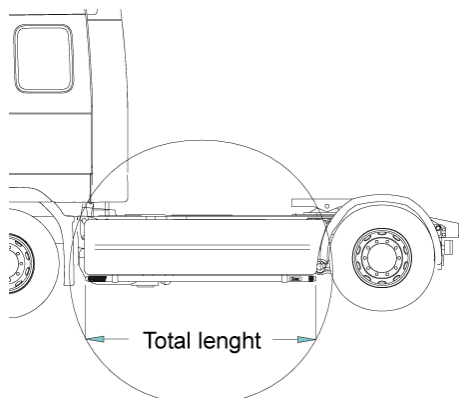

29°

15952

140,-

Universal fitting for roof signs / roof light bars

20409

530,-

Catwalk, with fittings

15935

3 300,-

Sidelineer

Total length / side 0 – 2500 mm

<i>Airflow</i>	S-1A	4 000,-
<i>Smooth profile</i>	S-1S	4 000,-

Total length / side 2501 – 5000 mm

<i>Airflow</i>	S-2A	4 800,-
<i>Smooth profile</i>	S-2S	4 800,-