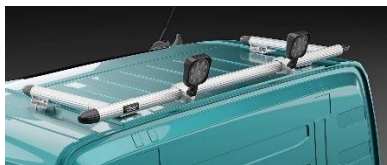

for **Glob (HSLP)** and **Glob XL (XHSL)**

Airflow

E16-3

3 700,-

(image show rear Top-Bar G16-3 with spacing tube E16-3, lights and clamps are not included)

AF Clamp

15903

350,-

Clamp *(for Smooth profile)*

15902

290,-

AF extension

15923

120,-

Extension

15912

120,-

Mounting plate for beacon

Ø 150 mm

15915

240,-

Ø 165 mm

15917

250,-

Ø 240 mm

15916

280,-

Angled extension for beacon

for **Day cab (DAY)** and **Sleep cab (SLP)**

8°

15945

140,-

for **Glob (HSLP)**

17°

15946

140,-

for **Glob XL (XHSL)**

29°

15952

140,-

Universal fitting for roof signs / roof light bars

20409

530,-

Catwalk, with fittings

15935

3 300,-